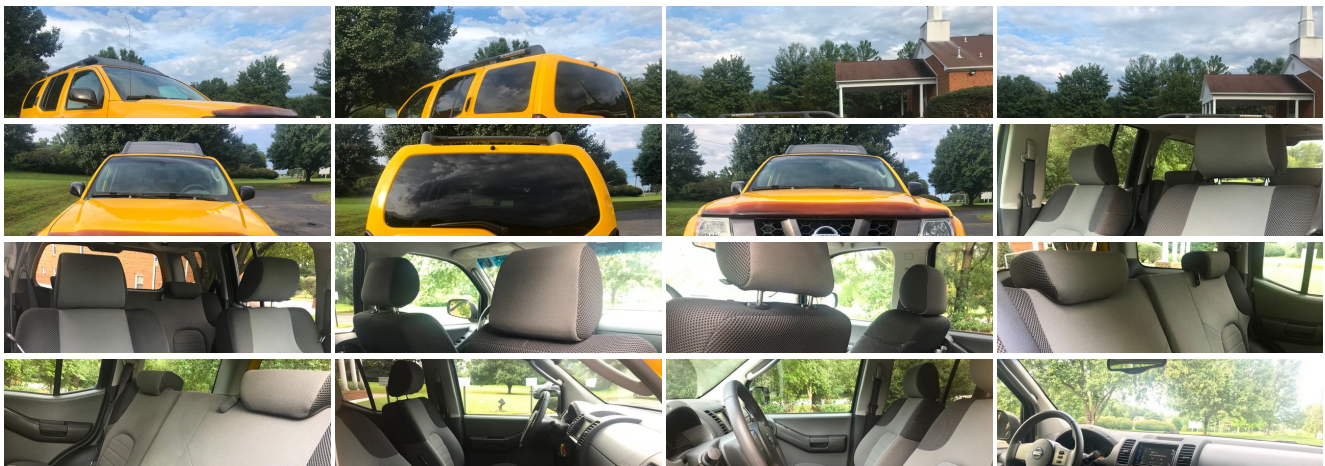

## 2005 Nissan Xterra S

**Our No-Haggle Price \$5,997**

**Book Retail Value \$8,000**

View this vehicle on our website at [leesburgautoimport.com](http://leesburgautoimport.com)

Leesburg Auto Import

Toll Free: 1-866-249-5348, Local: 703-771-7600

2 Fairfax St SE, Leesburg, Virginia 20175

Photos

Details

Contact

### Interior

- Front bucket seats - 8-way manual driver seat w/height & lumbar adjusters
- 60/40 split-fold rear seat w/removable cushions - Rear stadium seating w/raised roofline
- Cloth seat fabric- Large center console w/multi-purpose storage- Tilt steering column
- Instrumentation-inc: tachometer, twin trip odometers, coolant temp gauge
- Low fuel warning light- Tire pressure monitoring system- Accessory pwr delay
- Air conditioning- Rear window defroster- AM/FM stereo w/CD player & (6) speakers
- Fixed mast antenna- Double deck glove box- (4) 12-volt DC pwr outlets (2 live)
- Dual front & rear center cup holders - Front passenger seat side map pocket
- Dual front door pockets & bottle holders
- Easy clean cargo area w/Utili-Track channel system
- Storage compartment under cargo area
- (10) tie-down points-inc: (6) cargo area utility hooks, (4) adjustable cleats

### Exterior

- Tubular roof rack w/cross bars/covered gear box - Angled strut style front bumper
- Black front bumper- Black rear bumper w/side steps- Black door handles
- Manual outside mirrors- Tinted rear privacy glass- Halogen headlights
- Variable intermittent windshield wipers- Rear intermittent wiper