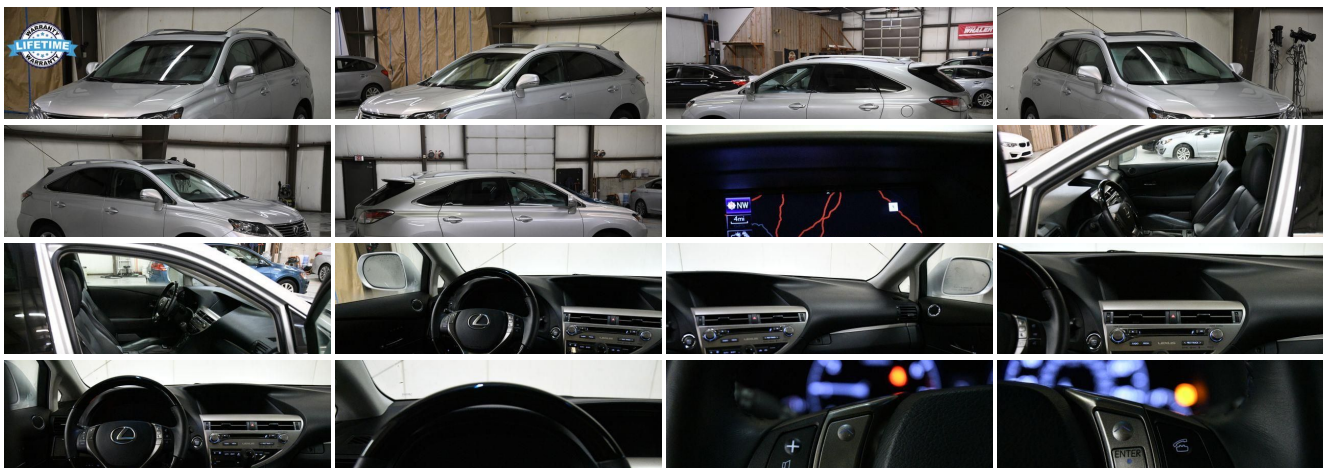

2015 Lexus RX 350 AWD 4dr

Eric Zuwalick

No-Haggle Price \$25,499

View this vehicle on our website at soundautowholesalers.com

139 W Main St, Branford, CT 06405

Photos
Details
Contact

Specifications:

Year:	2015
VIN:	2T2BK1BA9FC278825
Make:	Lexus
Stock:	4301A
Model/Trim:	RX 350 AWD 4dr
Condition:	Pre-Owned
Body:	SUV
Exterior:	Silver
Engine:	Engine: 3.5L 6-Cylinder 24-Valve Dual VVT-i
Interior:	Black Leather
Mileage:	61,326
Drivetrain:	All Wheel Drive
Economy:	City 18 / Highway 24

Exterior

- Wheels: 18" x 7.5" 5-Spoke Aluminum - Tires: P235/60R18 AS
- Variable Intermittent Wipers- Power Liftgate Rear Cargo Access
- Tailgate/Rear Door Lock Included w/Power Door Locks- Front Fog Lamps
- Steel Spare Wheel- Compact Spare Tire Mounted Inside Under Cargo- Clearcoat Paint
- Body-Colored Front Bumper- Body-Colored Rear Step Bumper
- Chrome Bodyside Insert and Black Bodyside Cladding- Chrome Side Windows Trim
- Body-Colored Door Handles
- Body-Colored Power w/Tilt Down Heated Side Mirrors w/Manual Folding and Turn Signal Indicator
- Fixed Rear Window w/Fixed Interval Wiper and Defroster- Deep Tinted Glass
- Front Windshield -inc: Sun Visor Strip- Fully Galvanized Steel Panels- Lip Spoiler
- Colored Grille w/Chrome Surround
- Fully Automatic Projector Beam Halogen Daytime Running Headlamps w/Delay-Off
- Perimeter/Approach Lights- LED Brake Lights