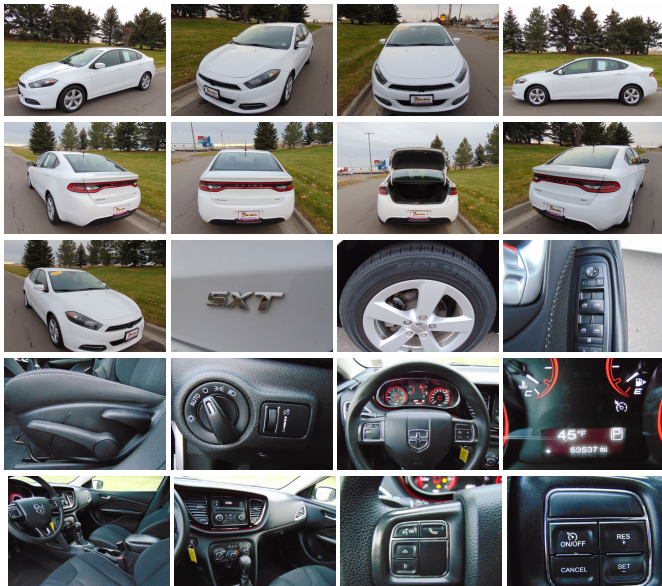

Specifications:

Year:	2015
VIN:	1C3CDFBB9FD251687
Make:	Dodge
Stock:	18310
Model/Trim:	Dart SXT
Condition:	Pre-Owned
Body:	Sedan
Exterior:	Vitamin C
Engine:	ENGINE: 2.4L I4 MULTIAIR
Interior:	Black
Mileage:	53,494
Drivetrain:	Front Wheel Drive
Economy:	City 22 / Highway 35

Owners Manuals, Power Steering, AM/FM/CD/SAT