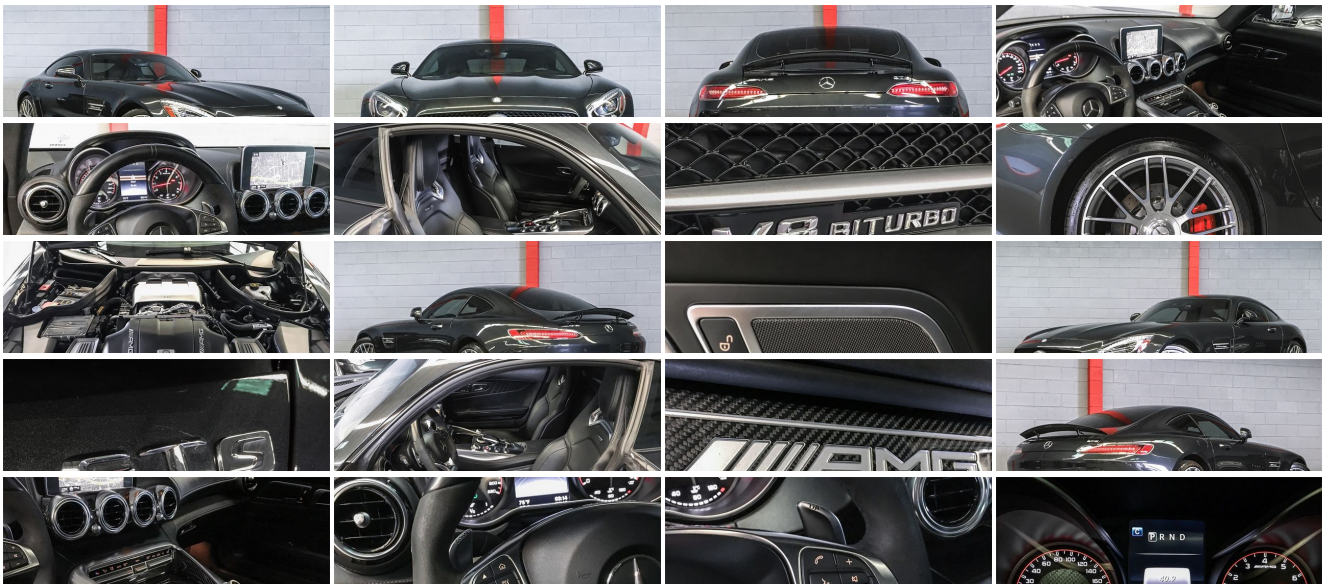

- Photos
- Details
- Contact

**Specifications:**

<b>Year:</b>	2016
<b>VIN:</b>	<a href="#">WDDYJAJA7GA000763</a>
<b>Make:</b>	Mercedes-Benz
<b>Stock:</b>	M2240
<b>Model/Trim:</b>	AMG GT S
<b>Condition:</b>	Pre-Owned
<b>Body:</b>	Coupe
<b>Exterior:</b>	Magnetite Black Metallic
<b>Engine:</b>	Engine: 4.0L Biturbo V8
<b>Interior:</b>	Black Leather
<b>Mileage:</b>	19,679
<b>Drivetrain:</b>	Rear Wheel Drive
<b>Economy:</b>	City 16 / Highway 22

## Vehicle Description

Clean CARFAX, 1-Owner, California Car, Under Factory Warranty, Extended Warranty Available, 4.0L V8, Adaptive suspension, Ambient Lighting, AMG Carbon Fiber Door Sill Covers, Black Dinamica Headliner, Black Roof Liner, Blind Spot Assist, Exclusive Interior Package, Exclusive Interior Trim, Fixed Panorama Roof, Four wheel independent suspension, Lane Keeping Assist, Lane Tracking Package, Nappa Exclusive Leather Uphostery, Navigation system: COMAND, Radio: Burmester Surround Sound System, Wheels: 19" Fr/20" Rr Cross Spoke Forged Silver.

Reviews:

\* Broad range of engine choices; quiet, upscale and well-built interior with a roomy backseat; long list of standard safety and technology features.  
Source: Edmunds