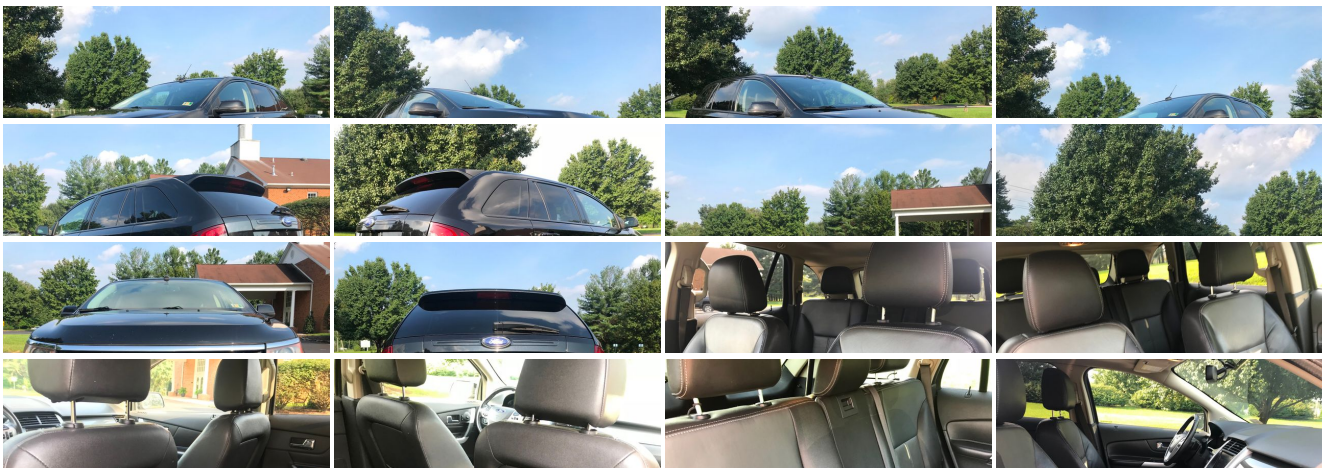

## 2012 Ford Edge Sport

**Our No-Haggle Price \$12,563**

**Book Retail Value \$16,523**

View this vehicle on our website at [leesburgautoimport.com](http://leesburgautoimport.com)

Leesburg Auto Import

Toll Free: 1-866-249-5348, Local: 703-771-7600

2 Fairfax St SE, Leesburg, Virginia 20175

Photos

Details

Contact