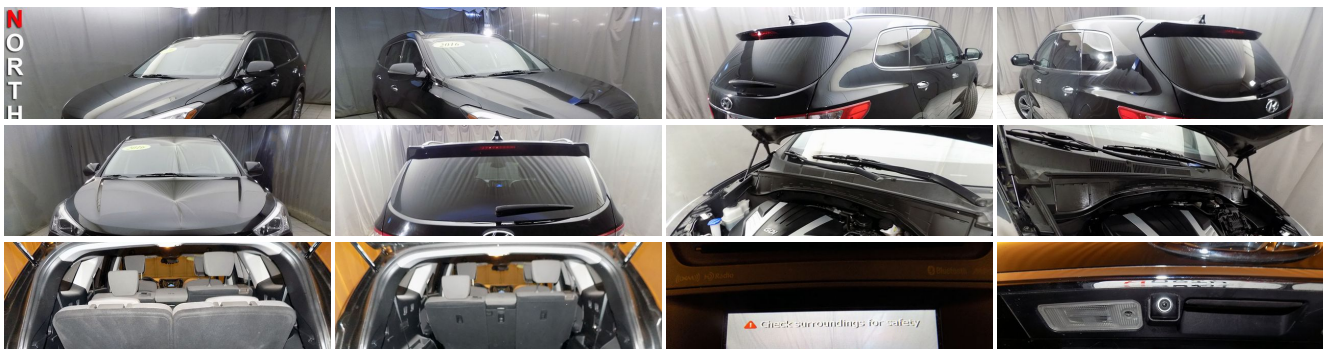

2016 Hyundai Santa Fe SE

Dan Plumb

Our Price \$15,793

View this vehicle on our website at neautocredit.com

5700 Brookpark Road , Cleveland, Ohio 44129

Photos
Details
Contact

Specifications:

Year:	2016
VIN:	KM8SMDHFXGU162410
Make:	Hyundai
Stock:	162410F01-CA
Model/Trim:	Santa Fe SE
Condition:	Pre-Owned
Body:	SUV
Exterior:	Becketts Black
Engine:	Engine: 3.3L GDI DOHC 24-Valve V6
Interior:	Gray Cloth
Transmission:	6-Speed Automatic Transmission
Mileage:	48,000
Drivetrain:	All Wheel Drive
Economy:	City 18 / Highway 24

Vehicle Description

- 2016 Hyundai Santa Fe AWD
- AWD-All wheel drive
- 3.3L V-6 engine
- Beautiful Becketts Black exterior
- Gray Cloth interior
- 3rd row seat
- 1st row LCD monitor
- Back up camera
- Heated front seats
- Bluetooth
- Power driver seat
- 18"Alloy wheels

Installed Options

Audio

- AM/FM- CD Player- Steering Radio Ctrls- Satellite Radio

Comfort

- AC- Cruise- Power Locks- Power Windows- Power Driver Seat- Tint- Tilt
- Wood Inlays- Power Steering- Third Seat- Rear A/C- Rear Spoiler- Power Mirrors
- Heated Driver Seat- Child Safety Locks- Daytime Running Lights- Driver Lumbar