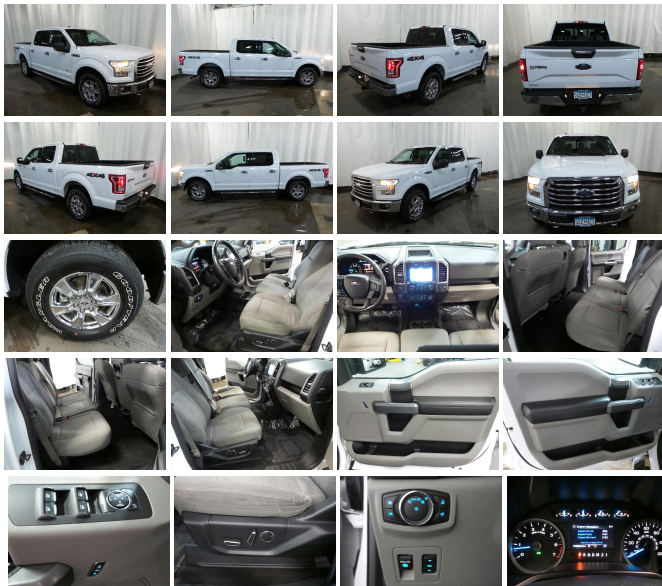

Our Price **$27,388**

Specifications:

Year: 2016
VIN: 1FTEW1EP7GKF11994
Make: Ford
Stock: V17156
Model/Trim: F-150 XLT
Condition: Pre-Owned
Body: Pickup Truck
Exterior: Oxford White
Engine: ENGINE: 2.7L V6 ECOBOOST
Interior: Medium Earth Gray Cloth
Mileage: 76,000
Drivetrain: 4 Wheel Drive
Economy: City 17 / Highway 23

1 Owner! Excellent Condition! TIRES ARE LIKE NEW! WAS $29,692, $1,700 below Kelley Blue Book!, EPA 23 MPG Hwy/17 MPG City! Heated Seats, Bluetooth, 4x4, EQUIPMENT GROUP 302A LUXURY, ENGINE: 2.7L V6 ECOBOOST, Turbo Charged CLICK NOW!

KEY FEATURES INCLUDE

4x4, Bluetooth. Privacy Glass, Keyless Entry, Child Safety Locks, Electronic Stability Control, Brake Assist.

OPTION PACKAGES

EQUIPMENT GROUP 302A LUXURY LED Box Lighting, Reverse Sensing System, Class IV Trailer Hitch Receiver, towing capability up to 5,000 lbs, smart trailer tow connector and 4-pin/7-pin wiring harness, 110V/400W Outlet, XLT Chrome Appearance Package, 2 chrome front tow hooks, Tires: P275/65R18 OWL Automatic Transmission, Chrome Billet Style Grille w/Chrome Surround, black mesh insert, Chrome Step Bars, Chrome Door & Tailgate Handles w/Body-Color Bezel, bezel on side doors and black on tailgate, Wheels: 18" Chrome-Like PVD, Single-Tip Chrome Exhaust, Rear Under-Seat Storage, SYNC 3 Enhanced voice recognition communications and entertainment system w/911 Assist and Applink, 8" LCD touchscreen in center stack w/swiping and pinch-to-zoom capabilities, 4.2" productivity screen in instrument cluster, 2 smart charging, ENGINE: 2.7L V6 ECOBOOST auto start/stop technology system, 3.55 Axle Ratio, GVWR: 6,500 lbs Payload Package. Non-Smoker vehicle, One Owner, 125-Point Inspection and Reconditioning

OUR OFFERINGS