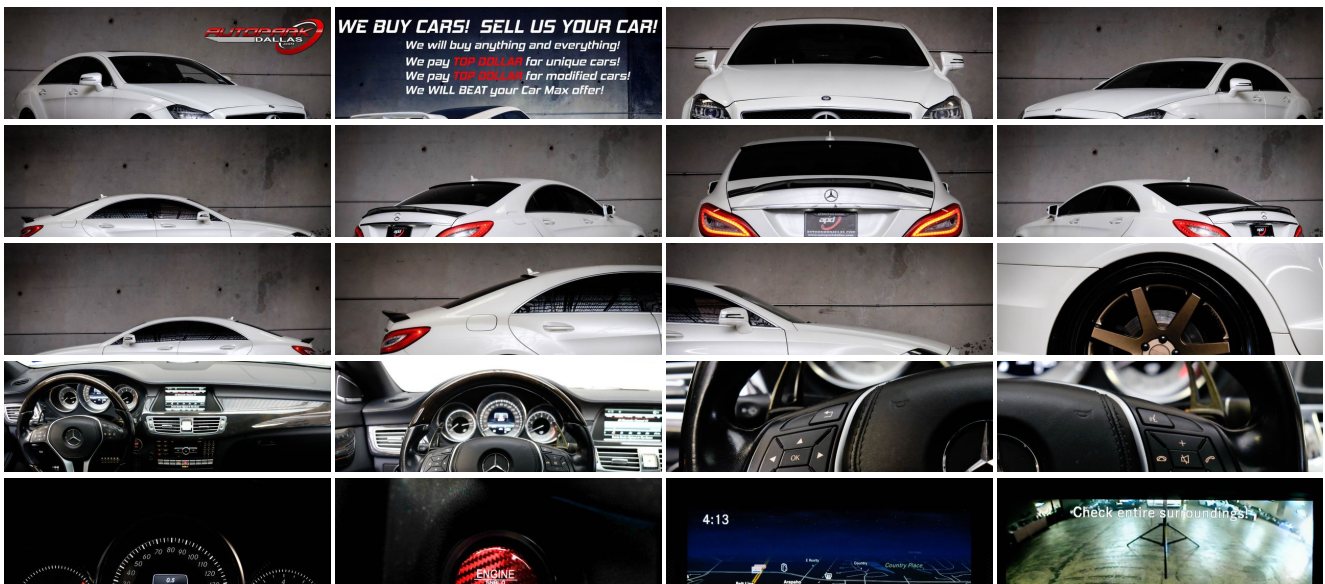

2013 Mercedes-Benz CLS 550

Website Price \$24,995

View this vehicle on our website at autoparkdallas.com

(214) 945-2601

2061 S Stemmons Fwy , Lewisville, TX 75067

- Photos
- Details
- Contact

Specifications:

Year:	2013
VIN:	WDDLJ7DB0DA064477
Make:	Mercedes-Benz
Model/Trim:	CLS 550
Condition:	Pre-Owned
Body:	Sedan
Exterior:	Diamond White Metallic
Engine:	4.6L bi-turbo 32-valve V8 engine
Interior:	Black Leather
Transmission:	Driver-adaptive 7-speed automatic transmission w/steering wheel shift paddles inc: sport & economy shift modes
Mileage:	80,499
Drivetrain:	Rear Wheel Drive
Economy:	City 17 / Highway 25

Vehicle Description

AutoPark Dallas is excited to offer you this 2013 Mercedes-Benz CLS 550 for sale! When you think German engineering Mercedes-Benz instantly comes to mind, with this CLS 550 there isn't any neglect to the high-end luxury desired. The combination of the sleek design, comfortable cabin, and loaded with packages that make this CLS the best luxury daily driver! Come check out this Mercedes-Benz parked in our indoor 16,000 Sq Ft Showroom located in Addison, Tx. amongst our inventory of 60+ vehicles!

Exterior

- 18" 5-spoke aluminum wheels
- P255/40R18 front & P285/35R18 rear high performance tires - Bi-xenon headlamps
- Halogen front foglamps
- Pwr heated mirrors -inc: auto-dimming driver mirror & memory, integrated LED turn signals
- Pwr tilt/slide sunroof w/1-touch express open/close
- Single red rear foglamp in LH taillamp - Sport bodystyling
- Variable intermittent rain-sensing windshield wipers