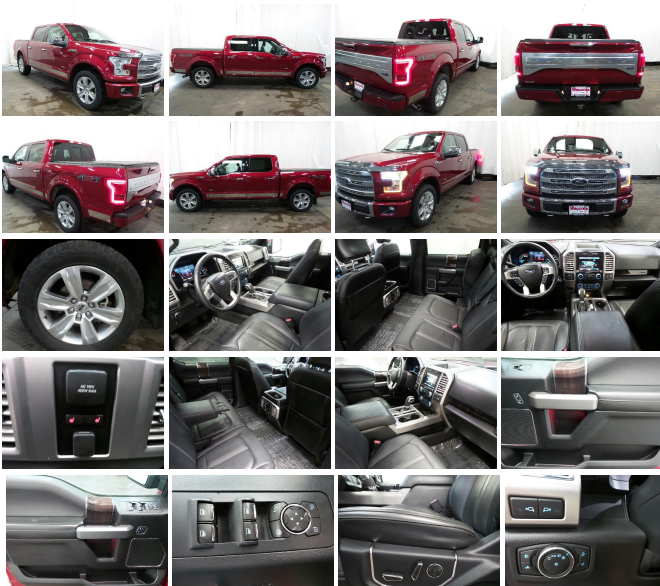

2015 Ford F-150 Platinum

View this car on our website at victoriaautosales.com/6493372/ebrochure

Our Price **\$34,688**

Specifications:

Year:	2015
VIN:	1FTEW1EG0FFB70204
Make:	Ford
Stock:	V17076
Model/Trim:	F-150 Platinum
Condition:	Pre-Owned
Body:	Pickup Truck
Exterior:	Ruby Red Metallic Tinted Clearcoat
Engine:	ENGINE: 3.5L V6 ECOBOOST
Interior:	Black Leather
Mileage:	76,190
Drivetrain:	4 Wheel Drive
Economy:	City 15 / Highway 21

Excellent Condition! 1 OWNER! ALL 4 NEW TIRES! Nav System, Heated Leather Seats, Moonroof, Hitch, Turbo Charged Engine, Aluminum Wheels, Bed Liner, EQUIPMENT GROUP 701A LUXURY, TWIN PANEL MOONROOF. Platinum trim. JUST REPRICED FROM \$37,488 SEE MORE!

KEY FEATURES INCLUDE

Navigation, 4x4, Heated Rear Seat, Running Boards, Premium Sound System, Satellite Radio, iPod/MP3 Input, Bluetooth, Trailer Hitch, Aluminum Wheels, Remote Engine Start, Dual Zone A/C MP3 Player, Privacy Glass, Keyless Entry, Child Safety Locks, Steering Wheel Controls.

EXPERTS RAVE

Great Gas Mileage: 21 MPG Hwy.

A GREAT VALUE

AutoCheck One Owner Was \$37,488.

OUR OFFERINGS

At Waconia new and used Chrysler, Dodge, Ram and Jeep dealership. Has been a locally owned and operated family business since 1965. We strive to exceed your expectations. With a knowledgeable sales team, large inventory and everyday low prices, Waconia is the only place you will need to shop for a new or used car by Chrysler, Dodge, Ram or Jeep.