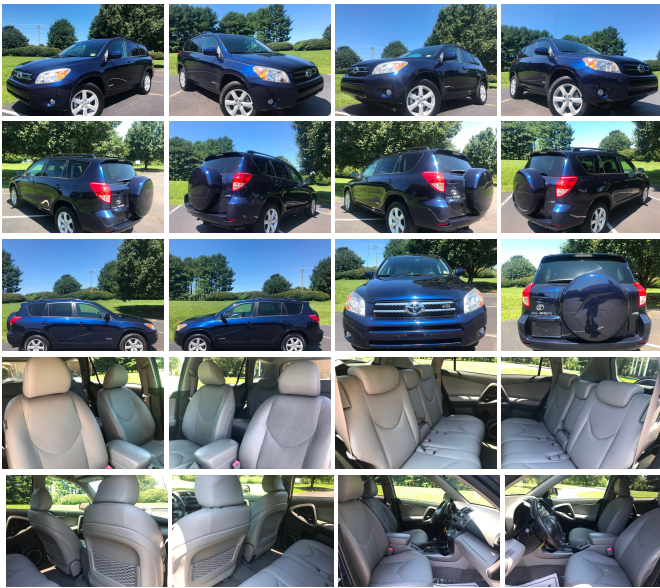

## 2007 Toyota RAV4 Limited

View this car on our website at [leesburgautoimport.com/6492331/ebrochure](http://leesburgautoimport.com/6492331/ebrochure)

Our No-Haggle Price **\$8,993**

Book Retail Value **\$9,900**

### Specifications:

<b>Year:</b>	2007
<b>VIN:</b>	JTMBK31V675020118
<b>Make:</b>	Toyota
<b>Stock:</b>	L020118
<b>Model/Trim:</b>	RAV4 Limited
<b>Condition:</b>	Pre-Owned
<b>Body:</b>	SUV
<b>Exterior:</b>	BLUE
<b>Engine:</b>	3.5L DOHC SFI 24-valve dual VVT-i V6 engine
<b>Interior:</b>	Tan
<b>Mileage:</b>	89,699
<b>Drivetrain:</b>	All Wheel Drive
<b>Economy:</b>	City 21 / Highway 28

Welcome to Leesburg Auto Import, the home of the best used cars in the east coast. We pride ourselves on our competitive and unbeatable prices. We buy cars and accept trade in.

2007 Toyota RAV4 Limited