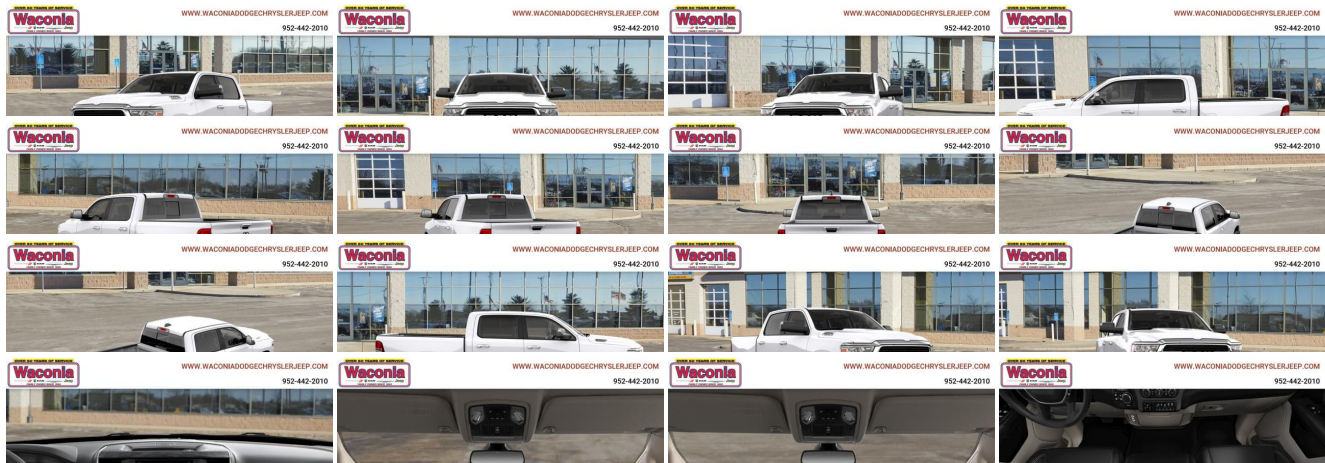

WWW.WACONIAODDGECHRYSLERJEEP.COM

952-442-2010

Computer generated image. Actual vehicle may differ.

2019 1500 4x4 Crew Cab 144.5 in. WB Big Horn/Lone Star
VIN #: 1C6SRFFT3KN592414 | Stock #: 17029

2019 Ram All-New 1500 Big Horn

Our Price \$36,760

View this vehicle on our website at victoriaautosales.com

952-564-6165

1400 Steiger Lake Ln, Victoria, MN 55386

Photos

Details

Contact

SUPER COOL FEATURES

KEY FEATURES

POWERTRAIN: HEMI 350hp 5.7L V-8 sequential MPI engine, 8 speed automatic transmission, four-wheel drive. **SAFETY:** 9 airbags, stability control with anti-tilt, wireless phone connectivity, ParkSense front and rear parking sensors. **COMFORT:** 8-way power driver and 4-way manual passenger, front premium cloth seat upholstery, driver and passenger heated seats, automatic dual zone front climate

OPTIONAL EQUIPMENT

- Quick Order Package 25Z Big Horn/Lone Star
- Steering Wheel Mounted Audio Controls
- Transmission: 8-Speed Automatic
- E-Locker Rear Axle
- GVWR: 7,100 lbs

Specifications:

Year:	2019
VIN:	1C6SRFFT3KN592414
Make:	Ram
Stock:	17029
Model/Trim:	All-New 1500 Big Horn
Condition:	New
Body:	Pickup Truck
Exterior:	Bright White Clear Coat
Engine:	ENGINE: 5.7L V8 HEMI MDS VVT
Interior:	T9XL Cloth
Mileage:	26
Drivetrain:	4 Wheel Drive