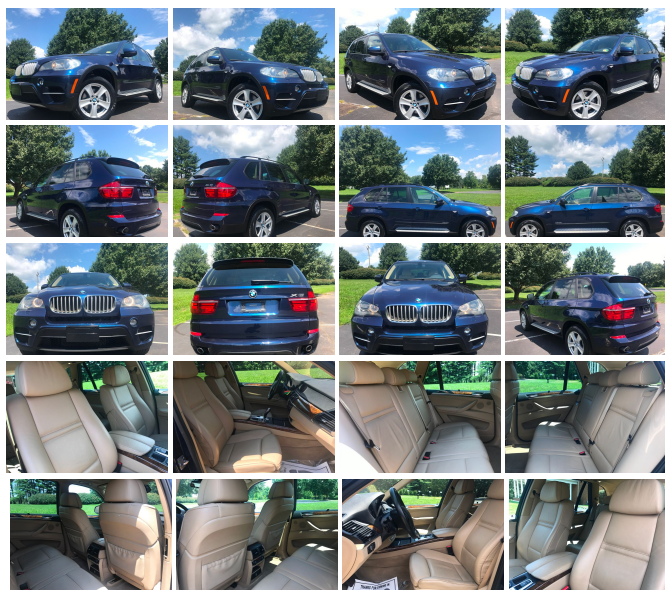

2011 BMW X5 xDrive35d 35d

View this car on our website at leesburgautoimport.com/6488992/ebrochure

Our No-Haggle Price **\$9,987**

Book Retail Value **\$13,400**

Specifications:

Year:	2011
VIN:	5UXZW0C53BL368864
Make:	BMW
Stock:	368864
Model/Trim:	X5 xDrive35d 35d
Condition:	Pre-Owned
Body:	SUV
Exterior:	Deep Sea Blue Metallic
Engine:	3.0-liter, 265-horsepower, 24-valve inline 6-cylinder dual overhead cam (DOHC) Advanced Diesel twin-turbocharged engine with aluminum engine block and third-generation piezo common rail direct injection
Interior:	Sand Beige Leather
Mileage:	149,670
Drivetrain:	All Wheel Drive
Economy:	City 19 / Highway 26

Exterior

- Star Spoke (Style 209) 18 x 8.5 light alloy wheels and 255/55 run-flat all-season tires
- Adaptive Brake Lights- Automatic headlights
- Automatic tilt-down of right outside mirror for visibility of curb when backing up