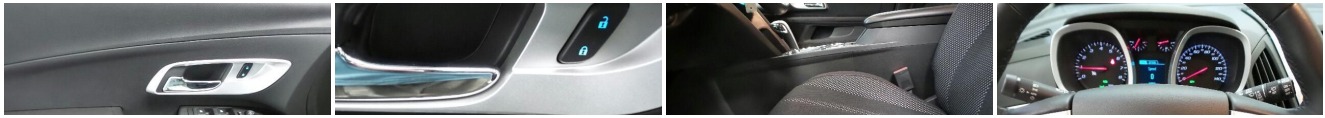

Specifications:

Year:	2015
VIN:	2GNALBEKXF1171389
Make:	Chevrolet
Stock:	16345A
Model/Trim:	Equinox LT
Condition:	Pre-Owned
Body:	SUV
Exterior:	Champagne Silver Metallic
Engine:	ENGINE, 2.4L DOHC 4-CYLINDER SIDI (SPARK IGNITION DIRECT INJECTION)
Interior:	Jet Black Cloth
Mileage:	52,970
Drivetrain:	Front Wheel Drive
Economy:	City 22 / Highway 32

Vehicle Description

Excellent Condition! 1 OWNER! LOW MILES - 52,970! FUEL EFFICIENT 32 MPG Hwy/22 MPG City! REDUCED FROM $15,999!, $1,500 below Kelley Blue Book! LT trim. Back-Up Camera, Aluminum Wheels, Onboard Communications System, CD Player. READ MORE!

KEY FEATURES INCLUDE

Back-Up Camera, CD Player, Onboard Communications System, Aluminum Wheels Privacy Glass, Keyless Entry, Steering Wheel Controls, Child Safety Locks, Heated Mirrors.

OPTION PACKAGES

DRIVER CONVENIENCE PACKAGE includes (BTV) remote vehicle starter system and (AE8) driver 8-way power front seat adjuster, AUDIO SYSTEM, CHEVROLET MYLINK RADIO, 7" DIAGONAL COLOR TOUCH-SCREEN DISPLAY AM/FM/SIRIUSXM STEREO with CD player, MP3 playback, outside temperature indicator and Radio Data System (RDS), includes Bluetooth streaming audio for select phones; voice-activated technology for radio and phone; Hands-Free smartphone integration with Pandora and Stitcher; Gracenote (Playlist+, Album Art) (STD), ENGINE, 2.4L DOHC 4-CYLINDER SIDI (SPARK IGNITION DIRECT INJECTION) with VVT (Variable Valve Timing) (182 hp [135.7 kW] @ 6700 rpm, 172 lb-ft [232.2 N-m] @ 4900 rpm) (STD), TRANSMISSION, 6-SPEED AUTOMATIC WITH OVERDRIVE (STD). Non-Smoker vehicle, One Owner, 125-Point Inspection and Reconditioning, Local Trade.

EXCELLENT VALUE

AutoCheck One Owner Was $15,999.

WHO WE ARE

At Waconia new and used Chrysler, Dodge, Ram and Jeep dealership. Has been a locally owned and operated family business since 1965. We strive to exceed your expectations. With a knowledgeable sales team, large inventory and everyday low prices, Waconia is the only place you will need to shop for a new or used car by Chrysler, Dodge, Ram or Jeep.

Pricing analysis performed on 6/15/2019. Horsepower calculations based on trim engine configuration. Fuel economy calculations based on original manufacturer data for trim engine configuration. Please confirm the accuracy of the included equipment by calling us prior to purchase.

Installed Options

Interior