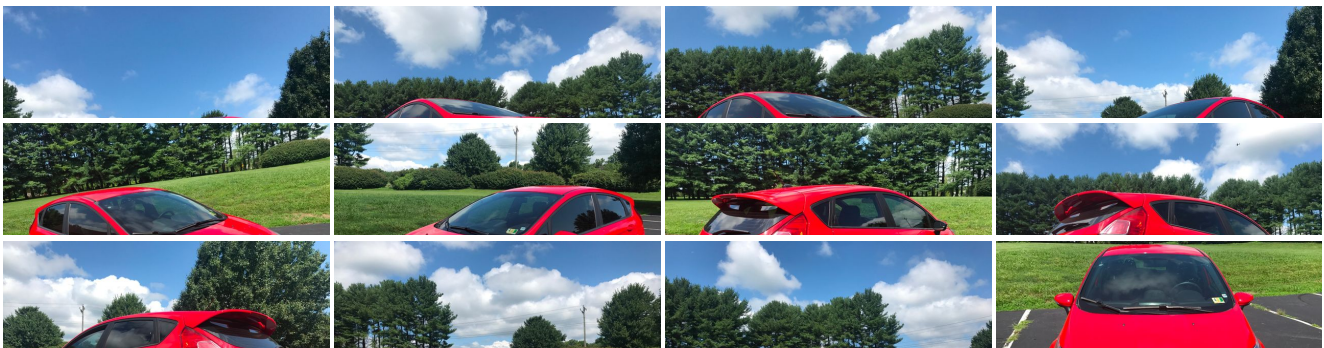

2015 Ford Fiesta ST FAST&FURIOUS \$10000 IN MODIFICATIONS

Our No-Haggle Price \$14,998

Book Retail Value \$16,855

View this vehicle on our website at leesburgautoimport.com

Leesburg Auto Import

Toll Free: 1-866-249-5348, Local: 703-771-7600

2 Fairfax St SE , Leesburg, Virginia 20175

Photos

Details

Contact

Specifications:

Year:	2015
VIN:	3FADP4GX3FM171389
Make:	Ford
Stock:	171389
Model/Trim:	Fiesta ST FAST&FURIOUS \$10000 IN MODIFICATIONS
Condition:	Pre-Owned
Body:	Sedan
Exterior:	Tuxedo Black
Interior:	Charcoal Black Leather
Mileage:	30,466
Drivetrain:	Front Wheel Drive
Economy:	City 26 / Highway 35

Exterior

EXTERIOR

- Tailgate/Rear Door Lock Included w/Power Door Locks
- Tires: P205/40R17 W Summer Performance- Wheels: 17" Alloy- Black Grille
- Black Side Windows Trim and Black Front Windshield Trim
- Body-Colored Door Handles- Body-Colored Front Bumper
- Body-Colored Power Side Mirrors w/Convex Spotter, Manual Folding and Turn Signal Indicator
- Body-Colored Rear Bumper w/Black Bumper Insert- Clearcoat Paint
- Fixed Rear Window w/Fixed Interval Wiper, Heated Wiper Park and Defroster
- Front Fog Lamps- Full-Size Spare Tire Mounted Inside Under Cargo
- Fully Automatic Aero-Composite Halogen Daytime Running Headlamps w/Delay-Off
- Fully Galvanized Steel Panels- Liftgate Rear Cargo Access- Light Tinted Glass
- Perimeter/Approach Lights- Rocker Panel Extensions- Steel Spare Wheel
- Variable Intermittent Wipers- Wing Spoiler