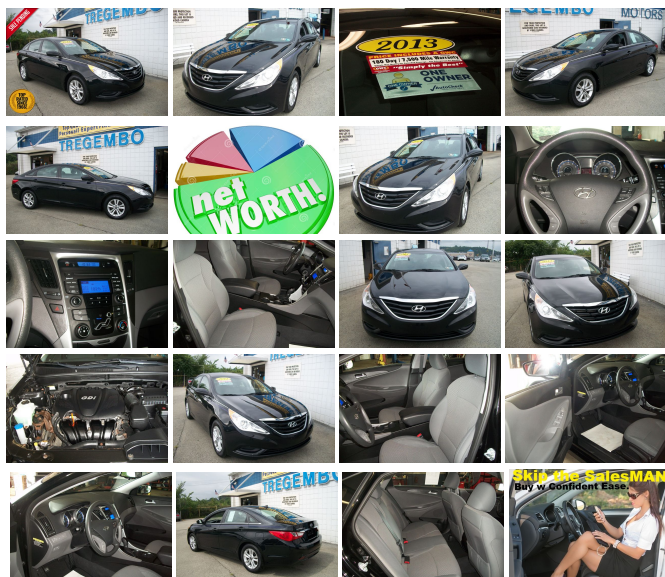

# 2013 Hyundai Sonata GLS PZEV

Billie Sue or The Tregembo Sales Team 724-239-2200

View this car on our website at [tregembomotors.com/6485339/ebrochure](http://tregembomotors.com/6485339/ebrochure)

Our Price **\$0**

Retail Value **\$12,900**

## Specifications:

<b>Year:</b>	2013
<b>VIN:</b>	5NPEB4AC0DH762298
<b>Make:</b>	Hyundai
<b>Stock:</b>	762298
<b>Model/Trim:</b>	Sonata GLS PZEV
<b>Condition:</b>	Pre-Owned
<b>Body:</b>	Sedan
<b>Exterior:</b>	Midnight Black
<b>Engine:</b>	2.4L DOHC 16-valve I4 GDI engine
<b>Interior:</b>	Camel Cloth
<b>Transmission:</b>	AUTOMATIC
<b>Mileage:</b>	69,990
<b>Drivetrain:</b>	Front Wheel Drive
<b>Economy:</b>	City 24 / Highway 35

Vehicles, 4x4s, FWDs, and Minivans. Buy or Lease Smarter in Bentleyville PA of Washington County PA –South of the South Hills of Pittsburgh PA – nestled near the Mon Valley in SouthWestern PA. Just EAST of Washington PA. West of Belle Vernon PA! Used Cars for SALE Pittsburgh PA at Tregembo Motors! Don't drive to Blue Knob PA OR Enterprise Car Sales or Any Big Box Stores – Drive to Tregembo Motors! Ours Cars SUVs and Trucks make Total Sense! Rent To Own / Lease To Own available at times on designated autos. Auto Credit Building / Auto Credit Rebuilding! Bad Credit? No Credit? Good Credit? No Problem. Worlds Better than ANY Buy Here Pay Here Program. Guaranteed Credit Approval via Many Lenders with differing Amounts of Cash down or trade equity. GOD BLESS THE USA! God Bless Our Military, Police and 1st Responders! We support Marcellus Shale, Oil and Coal! Please Stop to buy Certified Pre-Owned Hyundai SONATA at Tregembo Motors 125 Wilson Road Bentleyville PA 15314 – That's EXIT 32B INTERSTATE 70! Call Today 724-239-2200 OR visit us online and submit your SECURE Credit Application to Get Pre-Approved in Seconds at [www.tregembomotors.com](http://www.tregembomotors.com)