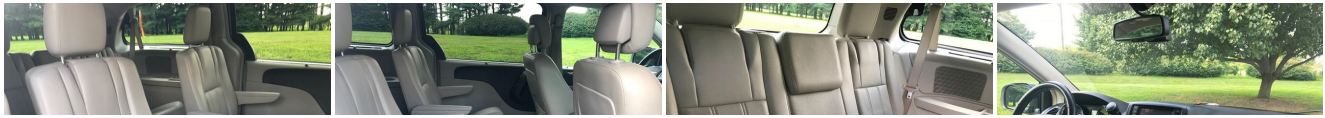

2 Fairfax St SE , Leesburg, Virginia 20175

Photos

Details

Contact

Specifications:

Year:	2011
VIN:	2A4RR8DG8BR745049
Make:	Chrysler
Stock:	L745049
Model/Trim:	Town & Country Touring-L
Condition:	Pre-Owned
Body:	Minivan/Van
Exterior:	BLUE
Engine:	3.6L 24-VALVE VVT V6 FLEX FUEL ENGINE
Interior:	Tan Leather
Mileage:	98,560
Drivetrain:	Front Wheel Drive
Economy:	City 17 / Highway 25

Vehicle Description

Welcome to Leesburg Auto Import, the home of the best used cars in the east coast. We pride ourselves on our competitive and unbeatable prices. We buy cars and accept trade in.

Installed Options