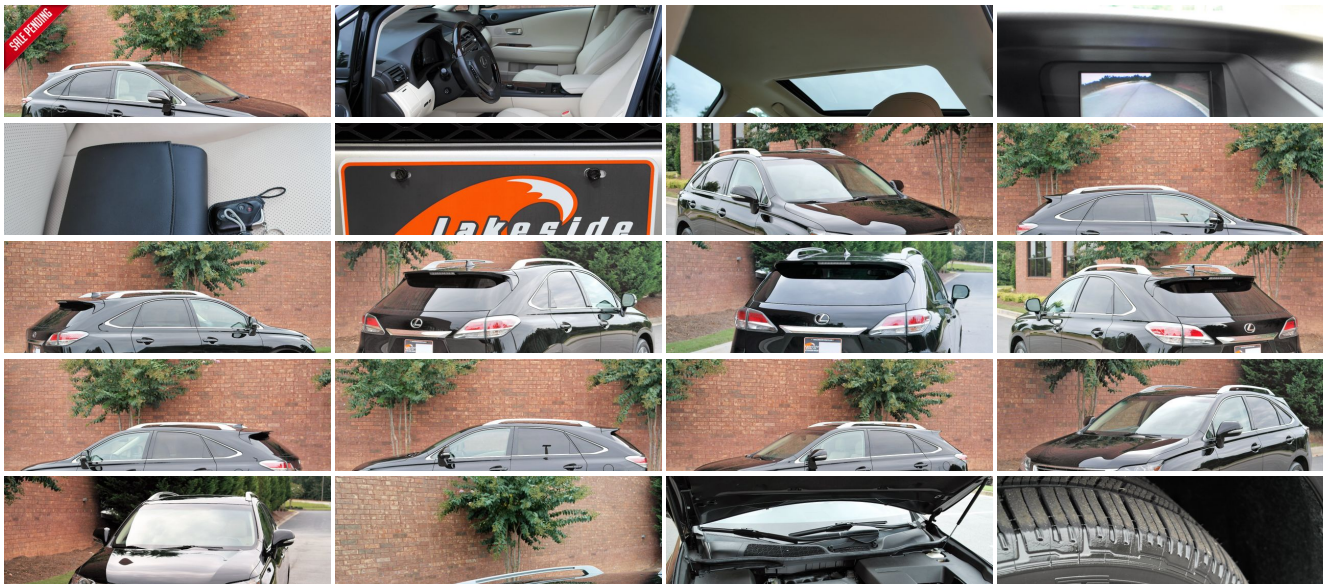

2015 Lexus RX 350 350

Our Price \$24,998

View this vehicle on our website at lakesidemotorco.com

7703164300

4050 Enterprise Way, Ste 100, Flowery Branch, GA 30542

Photos
Details
Contact

Specifications:

Year:	2015
VIN:	2T2ZK1BA5FC166926
Make:	Lexus
Stock:	187
Model/Trim:	RX 350 350
Condition:	Pre-Owned
Body:	SUV
Exterior:	Stargazer Black
Engine:	Engine: 3.5L 6-Cylinder 24-Valve Dual VVT-i
Interior:	Parchment Leather
Transmission:	Automatic
Mileage:	39,718
Drivetrain:	Front Wheel Drive
Economy:	City 18 / Highway 25

Vehicle Description

All Vehicles Shown By Appointment NO HAGGLE PRICE*** 1 Owner local Georgia Vehicle. EXCEPTIONAL condition!! Non Smoker & has No Accident History of ANY kind! Metallic Stargazer Black Exterior over full Parchment Leather interior, Sunroof, Back Up Camera, Heated and Air Conditioned Seats, Blind Spot Monitoring, Power Rear Lift Gate, Michelin Tires, etc...