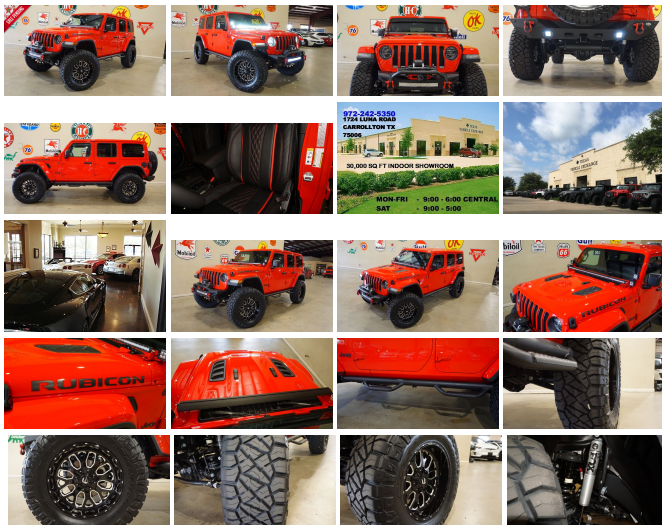

2018 Jeep Wrangler JL Unlimited Rubicon 4X4 CUSTOM,LIFTED,NAV,HTD LTH,FUEL WHLS

View this car on our website at tveauto.com/6482155/ebrochure

Our Price **\$73,900**

Specifications:

Year:	2018
VIN:	1C4HJXFGXJW222069
Make:	Jeep
Stock:	222069
Model/Trim:	Wrangler JL Unlimited Rubicon 4X4 CUSTOM,LIFTED,NAV,HTD LTH,FUEL WHLS
Condition:	Pre-Owned
Body:	SUV
Exterior:	Firecracker Red Clearcoat
Engine:	ENGINE: 3.6L V6 24V VVT UPG I W/ESS
Interior:	Black Leather
Transmission:	TRANSMISSION: 8-SPEED AUTOMATIC (850RE)
Mileage:	201
Drivetrain:	4 Wheel Drive
Economy:	City 17 / Highway 23

NATION WIDE FINANCING

SUBMIT CREDIT APP WWW.TVEAUTO.COM

OR CALL 972-242-5350

"FIRECRACKER RED EDITION"

CUSTOM BUILT 2018 JEEP WRANGLER JL
UNLIMITED RUBICON 4X4 WITH 24R
PACKAGE

UPGRADES INCLUDE:

- * FIRECRACKER RED CLEAR COAT
- * PAINTED TO MATCH FENDER FLARES
- * PAINTED TO MATCH 3 PIECE HARD TOP
- * CUSTOM ALEA BLACK LEATHER WITH RED STITCHING
- * FACTORY REMOTE START
- * REMOTE PROXIMITY KEYLESS ENTRY
- * COLD WEATHER GROUP
- * LED LIGHTING GROUP
- * FACTORY 8.4 INCH TOUCH SCREEN NAVIGATION WITH HD AM/FM/SIRIUS STEREO & ALPINE PREMIUM AUDIO SYSTEM
- * FACTORY BACK-UP CAMERA
- * U-CONNECT
- * (4.10 AXLE RATIO)
- * ADDICTIVE DESERT DESIGNS ROCK FIGHTER STUBBY FRONT BUMPER WITH 20" LED LIGHT BAR
- * FRONT D-RINGS & ISOLATORS (RED)
- * SMITTYBILT NEW GEN II "X20" 10,000 LB WATERPROOF AND WIRELESS CONTROL WINCH WITH SYNTHETIC ROPE
- * FACTORY 55 PROLINK (BLACK)
- * ROUGH COUNTRY SPARE TIRE ADAPTOR
- * FACTORY LED HEADLIGHTS
- * MOPAR 10TH ANNIVERSARY RUBICON POWER DOME HOOD
- * MOPAR 2" LIFT KIT WITH FOX SERIES SHOCKS
- * MOPAR AUXILIARY SWITCH BANK KIT
- * 50" LED LIGHT BAR AND 4 RIGID INDUSTRIAL QUALITY COILED BULBS