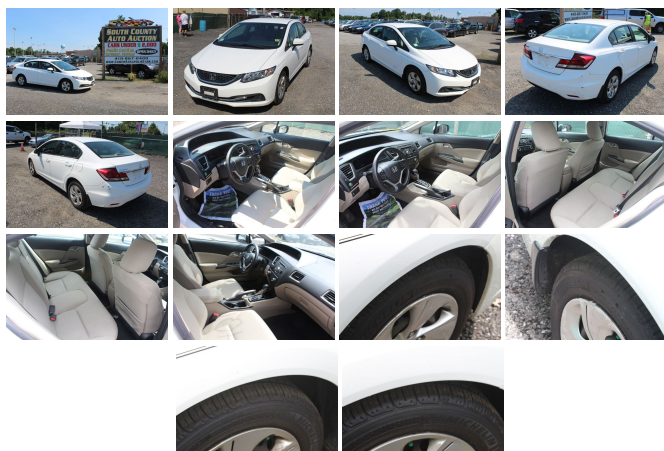

## 2014 Honda Civic LX

View this car on our website at [lowerannapoliscars.com/6481783/ebrochure](http://lowerannapoliscars.com/6481783/ebrochure)

Our Price **\$6,950**

NADA Retail **\$8,600**

### Specifications:

<b>Year:</b>	2014
<b>VIN:</b>	19XFB2F53EE228513
<b>Make:</b>	Honda
<b>Stock:</b>	AK-228513
<b>Model/Trim:</b>	Civic LX
<b>Condition:</b>	Pre-Owned
<b>Body:</b>	Sedan
<b>Exterior:</b>	WHITE
<b>Engine:</b>	Engine: 1.8L I-4 SOHC 16-Valve i-VTEC
<b>Interior:</b>	Cloth
<b>Mileage:</b>	146,722
<b>Drivetrain:</b>	Front Wheel Drive
<b>Economy:</b>	City 30 / Highway 39

### Exterior

- Wheels: 15" w/Full Covers- Tires: P195/65R15 89H AS- Steel Spare Wheel
- Compact Spare Tire Mounted Inside Under Cargo- Clearcoat Paint
- Body-Colored Front Bumper- Body-Colored Rear Bumper- Black Side Windows Trim
- Body-Colored Door Handles
- Body-Colored Power Side Mirrors w/Convex Spotter and Manual Folding
- Fixed Rear Window w/Defroster- Light Tinted Glass- Fixed Interval Wipers
- Fully Galvanized Steel Panels- Grille w/Chrome Bar- Trunk Rear Cargo Access
- Auto Off Aero-Composite Halogen Daytime Running Headlamps w/Delay-Off