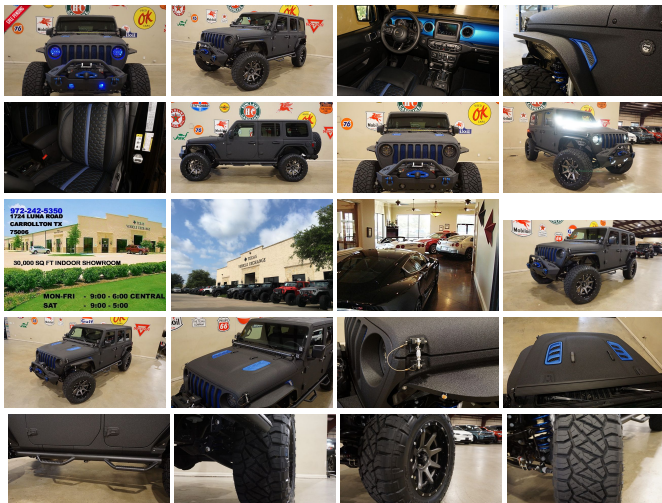

2018 Jeep Wrangler JL Unlimited Sport 4X4 DUPONT KEVLAR,LIFTED,FUEL WHLS!

View this car on our website at tveauto.com/6469071/ebrochure

Our Price **\$69,900**

Specifications:

Year:	2018
VIN:	1C4HJXDG9JW209705
Make:	Jeep
Stock:	209705
Model/Trim:	Wrangler JL Unlimited Sport 4X4 DUPONT KEVLAR,LIFTED,FUEL WHLS!
Condition:	Pre-Owned
Body:	SUV
Exterior:	Black
Engine:	ENGINE: 3.6L V6 24V VVT UPG I W/ESS
Interior:	Black Leather
Transmission:	TRANSMISSION: 8-SPEED AUTOMATIC (850RE)
Mileage:	46
Drivetrain:	4 Wheel Drive
Economy:	City 17 / Highway 23

NATION WIDE FINANCING

SUBMIT CREDIT APP WWW.TVEAUTO.COM

OR CALL 972-242-5350

"RAPTOR BLACK EDITION"

CUSTOM BUILT **KEVLAR** 2018 JEEP
WRANGLER JL UNLIMITED SPORT 4X4
WITH 24S PACKAGE

UPGRADES INCLUDE:

- * RAPTOR BLACK KEVLAR COATING WITH BLUE ACCENTS
- * CUSTOM ALEA BLACK LEATHER WITH BLUE STRIPE & STITCHING
- * HEATED FRONT SEATS
- * FACTORY REMOTE START
- * CONVENIENCE GROUP
- * FACTORY 7.0 INCH TOUCH SCREEN WITH AM/FM/SIRIUS STEREO & ALPINE PREMIUM AUDIO SYSTEM
- * FACTORY BACK-UP CAMERA
- * U-CONNECT
- * DV8 OFF ROAD HAMMER FORGED FRONT BUMPER WITH LED FOGLIGHTS
- * FRONT D-RINGS & ISOLATORS (BLUE)
- * SMITTYBILT NEW GEN II "X20" 10,000 LB WATERPROOF AND WIRELESS CONTROL WINCH WITH SYNTHETIC ROPE
- * FACTORY 55 PROLINK (BLACK)
- * PRO COMP SPARE TIRE ADAPTOR
- * FACTORY MESH GRILLE PAINTED BLUE
- * QUAKE LED HEADLIGHTS
- * MOPAR 10TH ANNIVERSARY RUBICON POWER DOME HOOD
- * DRAKE OFF ROAD HOOD LATCHES
- * DV8 OFF ROAD STEEL SLIM FENDERS
- * DV8 OFF ROAD FRONT & REAR INNER FENDERS
- * MOPAR 2" LIFT KIT WITH FOX SERIES SHOCKS
- * SUSPENSION PARTS (PAINTED BLUE)
- * SKYJACKER DUAL SHOCK STABILIZER KIT