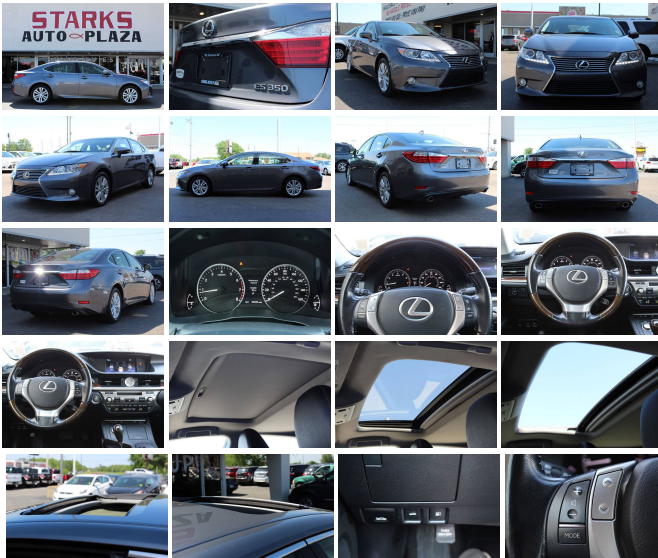

2015 Lexus ES 350

View this car on our website at starksautoplaaza.com/6458865/ebrochure

Our Price **\$25,276**

Specifications:

Year:	2015
VIN:	JTHBK1GG4F2195088
Make:	Lexus
Stock:	11016
Model/Trim:	ES 350
Condition:	Pre-Owned
Body:	Sedan
Exterior:	Gray
Engine:	Engine: 3.5L V6 DOHC 24V Dual VVT-i
Mileage:	55,038
Drivetrain:	Front Wheel Drive
Economy:	City 21 / Highway 31

This 2015 Lexus ES 350 is a comfort-oriented luxury sedan that has been recently redesigned with better road handling, a more interesting shape and style, and vastly improved technology features. With a conservative exterior, it has a spacious interior that is native to the ES trim.

This is a CarFax Certified 1-Owner vehicle with a detailed service record history, with no history of damage or accidents. This vehicle also still has roughly 31 months or 19,000 miles left on the Drivetrain warranty, the standard basic warranty has expired. An Extended Warranty is also available on this vehicle.