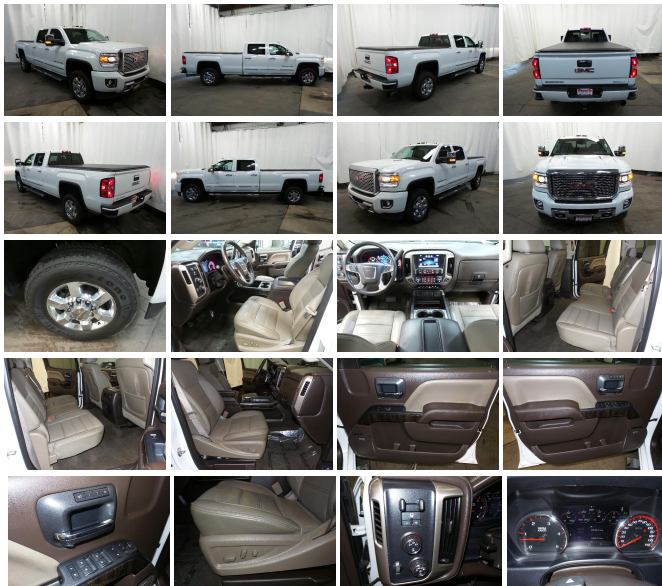

victoriaautosales.com
952-564-6165
1400 Steiger Lake Ln
Victoria, MN 55386

2015 GMC Sierra 3500HD available WiFi Denali

View this car on our website at victoriaautosales.com/6457140/ebrochure

Our Price **\$45,988**

Specifications:

Year: 2015
VIN: 1GT424E89FF620241
Make: GMC
Stock: P16860
Model/Trim: Sierra 3500HD available WiFi Denali
Condition: Pre-Owned
Body: Pickup Truck
Exterior: Summit White
Engine: ENGINE, DURAMAX 6.6L TURBO DIESEL V8, B20-DIESEL COMPATIBLE
Interior: Cocoa/Dune Leather
Mileage: 71,660
Drivetrain: 4 Wheel Drive

Excellent Condition! 1 OWNER! 8 Foot Box! Loaded! NAV, Heated/Cooled Leather Seats, Sunroof, 4x4, Turbo, Tow Hitch, Bed Liner, ENGINE, DURAMAX 6.6L TURBO DIESEL V8, DIESEL COMPATIBLE, AUDIO SYSTEM, 8" DIAGONAL COLOR TOUCH... Denali trim. LONG BOX

KEY FEATURES INCLUDE

4x4, Cooled Driver Seat, Back-Up Camera, Running Boards, Premium Sound System, Onboard Communications System, Trailer Hitch, Chrome Wheels, Remote Engine Start, Dual Zone A/C, Heated/Cooled Seats Keyless Entry, Privacy Glass, Steering Wheel Controls, Alarm, Heated Mirrors.