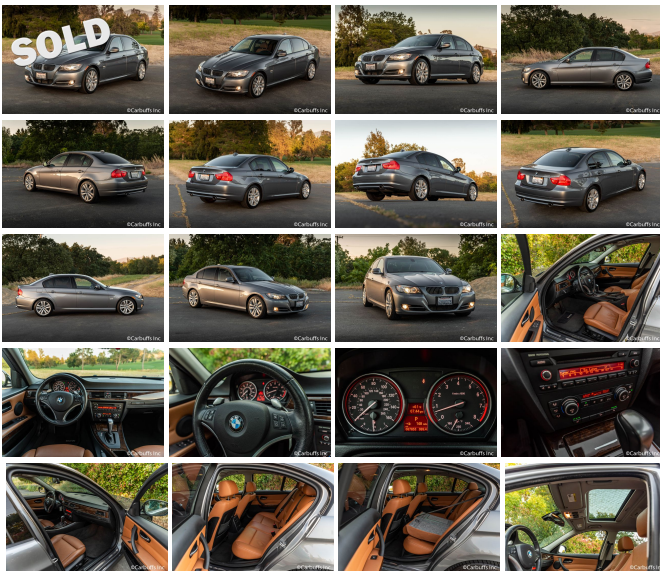

2009 BMW 335i xDrive

View this car on our website at carbuffs.com/6445432/ebrochure

Our Price **\$0**

Specifications:

Year:	2009
VIN:	WBAPL33519A405528
Make:	BMW
Model/Trim:	335i xDrive
Condition:	Pre-Owned
Body:	Sedan
Exterior:	Space Gray Metallic
Engine:	3.0L DOHC 24-valve DI I6 twin-turbocharged engine-inc: double-VANOS variable valve timing
Interior:	Saddle Brown Leather
Transmission:	6-SPEED STEPTRONIC AUTOMATIC TRANSMISSION
Mileage:	87,900
Drivetrain:	All Wheel Drive
Economy:	City 16 / Highway 25

Sporty sedan! Excellent color combination of space gray metallic exterior with saddle brown leather interior. Twin turbo 3.0L 6 cylinder with automatic transmission. Power windows, locks and moonroof. Keyless entry. Heated front seats and steering wheel. Split fold-down rear seats. Sport package. All wheel drive for excellent handling. 87k miles. Clean title and Carfax report. Runs and drives excellent.

- P225/45R17 run-flat all-season tires
- Pwr tilt/slide glass moonroof-inc: 1-touch open/close, sliding sunshade, wind deflector
- Rain-sensing windshield wipers w/heated washer jets- Retractable headlight washers
- Xenon adaptive automatic headlights-inc: auto-leveling, corona ring daytime running lights

inc. leather-wrapped sport steering wheel, 17" x 8.0" star spoke alloy wheels (style 161), P225/45R17 run-flat all-season tires, sport seats, shadowline exterior trim

\$1,300

SPORT STEERING WHEEL W/PADDLES