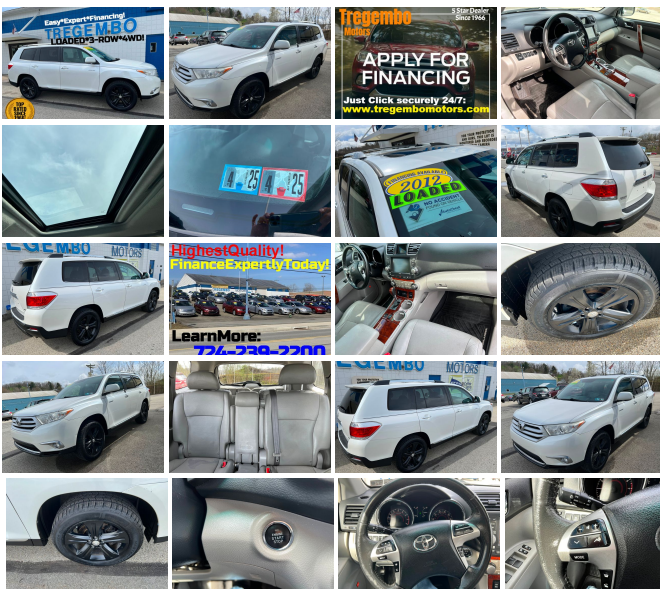

# 2012 Toyota Highlander 4x4 Limited

Billie Sue or The Tregembo Sales Team 724-239-2200

View this car on our website at [tregembomotors.com/6430343/ebrochure](http://tregembomotors.com/6430343/ebrochure)

Ready Soon. Affordable 3 Row! LOADED! Certified. Clean Autocheck, Exceptional 4x4 with 3 Row! 724 239 2200! 4WD Confident Safety & Luxury for Your Family! Leather, Roof, Bose, Nav, More! Leather trimmed 40/20/40 2nd row fold-flat slide & recline seat, Center Stow seat & console, one-touch right hand walk-in function, outboard armrests, Leather 3rd row seat -inc: fold-flat into floor capability, folding headrests! Leather Wheel w/ audio controls, climate controls, multi-function display controls, 3.5" multi-function display -inc: rear backup monitor, clock, trip computer, warning messages, climate control settings, Premium Audio, Navigation & Much More! Must Test Drive! CLEAN CERTIFIED Used VEHICLES ON SALE! EXPERT FINANCING for ALL CREDIT TYPES! Why Wait? Enjoy Life, Call Today & visit 1 of THE MOST Competitive, Dependable Dealers Since 1966! Call Now, Stop by for an Amazing DEAL and an Outstanding Vehicle! LATE MODELS for Much LESS at Tregembo Motors! LOW APR Avail! PLEASE NOTE that our Advertised Price is a Discounted Internet CASH Sale Price and does NOT apply to Special Financing. Autocheck Certified Vehicles – Better than Carfax. Amazing CREDIT BUILDING Re-Building PROGRAM AVAILABLE WHILE DRIVING A LIKE NEW CAR! You CAN Skyrocket YOUR Credit Score in Months! We love TRADES! WE BUY CARS & TRUCKS – We Buy many Cars! Financing Avail for EVERYONE! Low APR and Low Payments for Well Qualified Buyers! Super Selection of Certified, Gently Used Cars, Trucks, Crossovers, Vans, Sport Utility Vehicles, 4x4s, FWDs, and Minivans. Buy or Lease Smarter in Bentleyville PA of Washington County PA –South of the South Hills of Pittsburgh PA – nestled near the