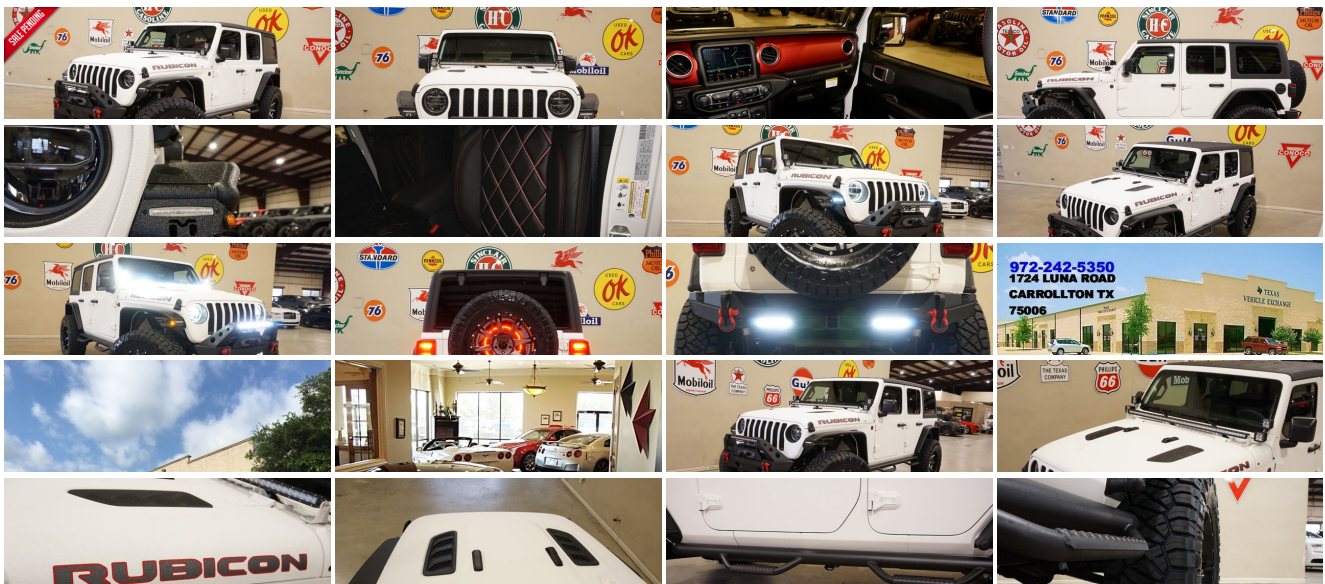

2018 Jeep Wrangler JL Unlimited Rubicon 4X4 DUPONT KEVLAR,LIFTED,NAV,LED'S

Our Price \$79,900

View this vehicle on our website at tveauto.com

972-242-5350

1724 Luna Road , Carrollton, TX 75006

Photos

Details

Contact

Specifications:

Year:	2018
VIN:	1C4HJXFG1JW148430
Make:	Jeep
Stock:	148430
Model/Trim:	Wrangler JL Unlimited Rubicon 4X4 DUPONT KEVLAR,LIFTED,NAV,LED'S
Condition:	Pre-Owned
Body:	SUV
Exterior:	White
Engine:	ENGINE: 3.6L V6 24V VVT UPG I W/ESS
Interior:	Black Leather
Transmission:	TRANSMISSION: 8-SPEED AUTOMATIC (850RE)
Mileage:	232
Drivetrain:	4 Wheel Drive
Economy:	City 17 / Highway 23

Vehicle Description

NATION WIDE FINANCING

SUBMIT CREDIT APP WWW.TVEAUTO.COM

OR CALL 972-242-5350

"BRIGHT WHITE EDITION"

CUSTOM BUILT **KEVLAR** 2018 JEEP WRANGLER JL UNLIMITED RUBICON 4X4 WITH 24R PACKAGE

UPGRADES INCLUDE:

- * BRIGHT WHITE KEVLAR COATING
- * CUSTOM ALEA BLACK LEATHER WITH RED STITCHING
- * HEATED FRONT SEATS
- * FACTORY REMOTE START
- * LED LIGHTING GROUP
- * FACTORY 8.4 INCH TOUCH SCREEN NAVIGATION WITH HD AM/FM/SIRIUS STEREO & ALPINE PREMIUM AUDIO SYSTEM
- * FACTORY BACK-UP CAMERA
- * U-CONNECT