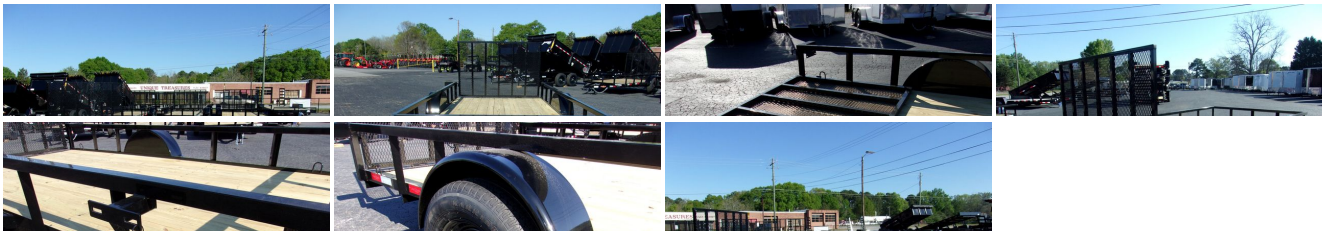

2025 Utility Down to Earth Utility 6.4x12

Scott Youngblood 706-342-2242

Our Price \$2,295

View this vehicle on our website at youngbloodmotor.net

Youngblood Tractor

[706-342-2242](tel:706-342-2242)

1600 Athens Highway , Madison, Georgia 30650

Photos

Details

Contact

Specifications:

Year:	2025
VIN:	1225
Make:	Utility Down to Earth
Model/Trim:	Utility 6.4x12
Condition:	New

Engine: 0 cc
Exterior: Black
Mileage: 0
Hours: 0

Vehicle Description

Down To Earth 6.4x12 Utility Trailer- Tube top rail, 3500 lbs axle, LED lights, spare tire mount, 15in tires, LED lights, Tie down Loops, jack . Factory Warranty. See this and many other trailers at Youngblood Motor Company 1600 Athens Hwy. Madison, Ga. 30650 Ph. 706-342-2242 <http://youngbloodtrailers.com/>