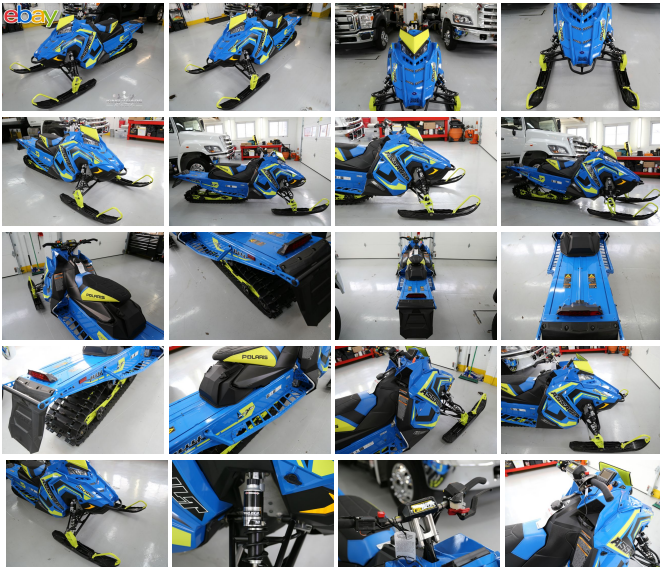

2018 Polaris 800 SWITCHBACK ASSAULT 144

View this car on our website at njtruckking.com/6396696/ebrochure

Our Price **\$14,500**

Specifications:

Year:	2018
VIN:	SN1EEC8P8JC172137
Make:	Polaris 800 SWITCHBACK
Model/Trim:	ASSAULT 144
Condition:	Pre-Owned
Engine:	800 cc
Exterior:	Blue
Mileage:	0
Hours:	0

~~ULTRA RARE SLED SELLING TO THE HIGHEST BIDDER

DON'T SNOOZE AND LOSE THIS ONE !

BOUGHT THIS SLED BRAND NEW NEVER USED , MY LOSS IS YOUR GAIN !

2018 POLARIS 800 SWITCHBACK

~ASSAULT 144~

BRAND NEW

IT WAS ALMOST IMPOSSIBLE FOR ME TO GET MY HANDS ON IT WHEN I PURCHASED NEW