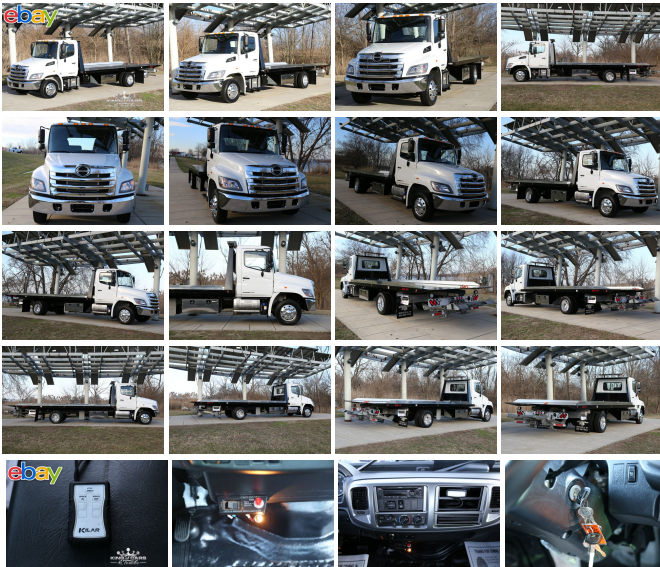

## Specifications:

<b>Year:</b>	2017
<b>VIN:</b>	5PVNE8JP9H4S51296
<b>Make:</b>	HINO 258
<b>Model/Trim:</b>	KILAR ROLLBACK 7.6L DIESEL ONLY 24K MILES
<b>Condition:</b>	Pre-Owned
<b>Exterior:</b>	White
<b>Interior:</b>	Gray
<b>Mileage:</b>	24,404

~~ULTRA RARE ROLLBACK LIKE NEW !!

ONE OF A KIND

2017 HINO 258 REG. CAB 2-CAR ROLLBACK

~LOADED~

7.6L TURBO DIESEL

AUTOMATIC TRANSMISSION

( 24,404 ORIGINAL / ACTUAL MILES )

1-OWNER

1-DRIVER

CLEAN CARFAX

NO PAINTWORK

NON SMOKER

RUST FREE TRUCK !

METICULOUSLY MAINTAINED

GARAGE KEPT

22" KILAR STEEL BED WITH REMOVABLE POLISHED RAILS

GALVANIZED SUBFRAME AND WHEEL LIFT !!!

REMOTE WINCH !

ALL CHAINS AND STRAPS INCLUDED

BEST COLOR COMBO

2 SETS OF KEYS  
ALL THE OPTIONS !  
EXHAUST BRAKE  
ALCOA WHEELS  
DUAL TOOLBOX'S  
STROBE LIGHTS  
LED LIGHTS  
ORIGINAL OWNERS MANUALS  
TIRES ARE EXCELLENT  
THIS TRUCK IS IN LIKE BRAND NEW !  
ONLY USED TO HAUL AUCTION CARS !  
TRUCK IS IMMACULATE !  
YOU WILL NOT FIND A NICER USED ROLLBACK ANYWHERE!  
WILL NOT LAST !  
BEST OF THE BEST  
DON'T SNOOZE AND LOSE BECAUSE YOU WILL NOT FIND  
ANOTHER LIKE IT !  
ULTRA RARE FIND PRICED TO SELL !  
\$79,900