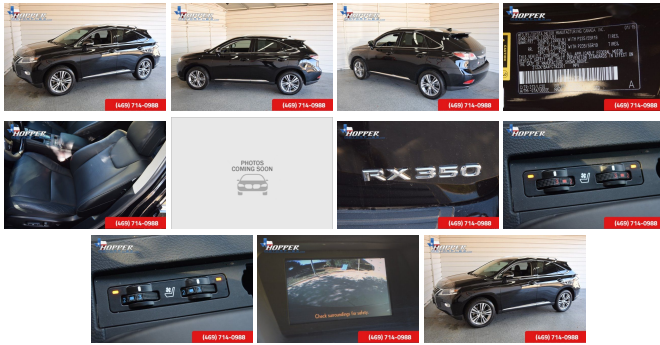

2015 Lexus RX 350

View this car on our website at hoppermotorplex.com/6343579/ebrochure

Our Price **\$29,991**

Specifications:

Year:	2015
VIN:	2T2ZK1BA4FC182261
Make:	Lexus
Stock:	82261M
Model/Trim:	RX 350
Condition:	Pre-Owned
Body:	SUV
Exterior:	Obsidian
Engine:	Engine: 3.5L 6-Cylinder 24-Valve Dual VVT-i
Interior:	Black Leather
Mileage:	44,841
Drivetrain:	Front Wheel Drive
Economy:	City 18 / Highway 25

CARFAX One-Owner. Clean CARFAX. Obsidian 2015 Lexus RX 350 FWD 6-Speed Automatic with Sequential Shift ECT-i 3.5L V6 DOHC Dual VVT-i 24V 4D Sport Utility, 3.5L V6 DOHC Dual VVT-i 24V, 6-Speed Automatic with Sequential Shift ECT-i, FWD, Black w/Semi-Aniline Leather Seat Trim.