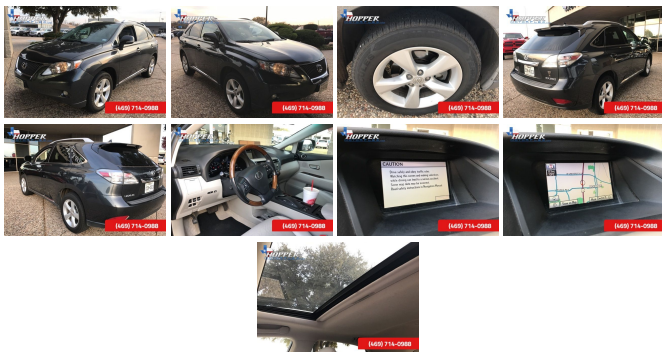

hoppermotorplex.com
214-544-0102
900 N Central Expy
McKinney, Texas
75070

Hopper Motorplex

2010 Lexus RX 350

View this car on our website at hoppermotorplex.com/6339336/ebrochure

Our Price **\$15,991**

Specifications:

Year: 2010
VIN: 2T2BK1BA4AC048912
Make: Lexus
Stock: 48912X
Model/Trim: RX 350
Condition: Pre-Owned
Body: SUV
Exterior: Cerulean Blue Metallic
Engine: 3.5L DOHC SFI 24-valve V6 engine -inc: dual variable valve timing w/intelligence (VVT-i)
Interior: Light Gray Leather
Mileage: 94,032
Drivetrain: All Wheel Drive
Economy: City 18 / Highway 24