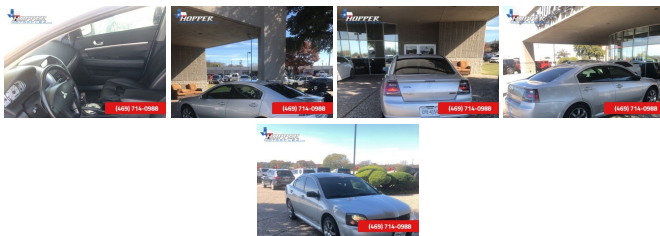

2007 Mitsubishi Galant Ralliart

View this car on our website at hoppermotorplex.com/6335899/ebrochure

Our Price **\$0**

Specifications:

Year:	2007
VIN:	4A3AB76T57E028041
Make:	Mitsubishi
Stock:	28041X
Model/Trim:	Galant Ralliart
Condition:	Pre-Owned
Body:	Sedan
Exterior:	Liquid Silver Metallic
Engine:	3.8L SOHC MPFI MIVEC 24-valve V6 engine
Interior:	Hopper Leather
Mileage:	242,291
Drivetrain:	Front Wheel Drive
Economy:	City 18 / Highway 27

2007 Mitsubishi Galant Ralliart

Hopper Motorplex - 214-544-0102 - View this car on our website at hoppermotorplex.com/6335899/ebrochure

Our Location :

2007 Mitsubishi Galant Ralliart

Hopper Motorplex - 214-544-0102 - View this car on our website at hoppermotorplex.com/6335899/ebrochure