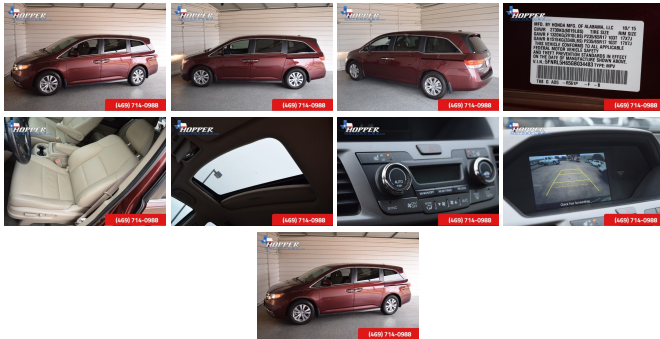

hoppermotorplex.com
214-544-0102
900 N Central Expy
McKinney, Texas
75070

Hopper Motorplex

2016 Honda Odyssey EX-L

View this car on our website at hoppermotorplex.com/6330135/ebrochure

Our Price **\$29,691**

Specifications:

Year: 2016
VIN: 5FNRL5H65GB034483
Make: Honda
Stock: 34483M
Model/Trim: Odyssey EX-L
Condition: Pre-Owned
Body: Minivan/Van
Exterior: Deep Scarlet Pearl
Engine: Engine: 3.5L V6 SOHC 24-Valve i-VTEC
Interior: Beige Leather
Mileage: 33,358
Drivetrain: Front Wheel Drive
Economy: City 19 / Highway 28