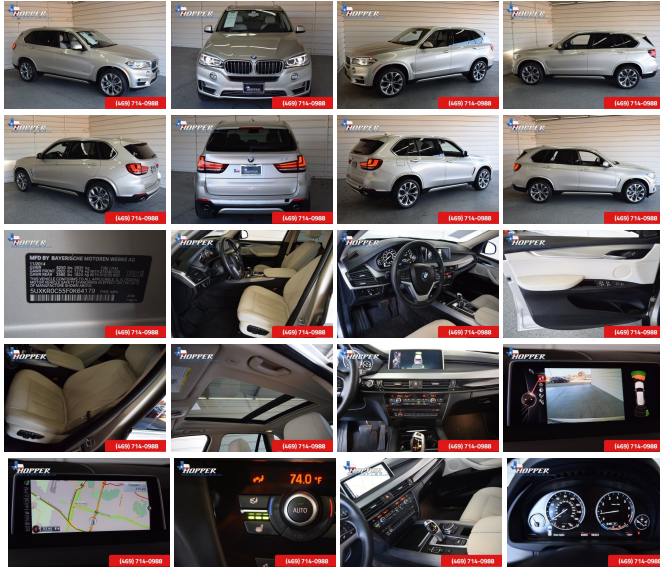

X5 xDrive35i, 4D Sport Utility, 3.0L I6 DOHC 24V TwinPower Turbo, 8-Speed Automatic, AWD, Glacier Silver Metallic, Ivory White w/Nappa Leather Upholstery, and Navigation System. Want to save some money? Get the NEW look for the used price on this one owner vehicle. Previous owner purchased it brand new! This X5 has plenty of passenger space and a hatch area with cargo room galore. This SUV is nicely equipped with features such as 3.0L I6 DOHC 24V TwinPower Turbo, 4D Sport Utility, 8-Speed Automatic, AWD, Glacier Silver Metallic, Ivory White w/Nappa Leather Upholstery, Navigation System, X5 xDrive35i, 10 Speakers, 3.154 Axle Ratio, 4-Wheel Disc Brakes, ABS brakes, Air Conditioning, Alloy wheels, AM/FM radio, Anti-Theft AM/FM Stereo w/CD/MP3, Anti-whiplash front head restraints, Auto tilt-away steering wheel, Auto-dimming door mirrors, Auto-dimming Rear-View mirror, Automatic temperature control, Brake assist, Bumpers: body-color, CD player, Delay-off headlights, Driver door bin, Driver vanity mirror, Dual front impact airbags, Dual front side impact airbags, Electronic Stability Control, Emergency communication system, Four wheel independent suspension, Front anti-roll bar, Front Bucket Seats, Front Center Armrest, Front dual zone A/C, Front fog lights, Front reading lights, Fully automatic headlights, Garage door transmitter, Genuine wood console insert, Genuine wood dashboard insert, Genuine wood door panel insert, Head restraints memory, Heated door mirrors, Heated Front Seats, Heated front seats, High intensity discharge headlights: Bi-xenon, Illuminated entry, Low tire pressure warning, Lumbar Support, Memory seat, MP3 decoder, Navigation System w/Touchpad, Occupant sensing airbag, Outside temperature display, Overhead airbag, Overhead console, Panic alarm, Passenger door bin, Passenger vanity mirror, Poplar Wood Trim, Power adjustable front head restraints, Power door mirrors, Power driver seat, Power Front Seats w/Driver Seat Memory, Power moonroof, Power passenger seat, Power steering, Power windows, Radio data system, Rain sensing wipers, Rear anti-roll bar, Rear reading lights, Rear seat center armrest, Rear window defroster, Rear window wiper, Remote keyless entry, Roof rack: rails only, Security system, Sensatec Leatherette Upholstery, Speed control, Speed-sensing steering, Speed-Sensitive Wipers, Split folding rear seat, Spoiler, Sport steering wheel, Steering wheel memory, Steering wheel mounted A/C controls, Steering wheel mounted audio controls, Tachometer, Telescoping steering wheel, Tilt steering wheel, Traction control, Trip computer, Turn signal indicator mirrors, Variably intermittent wipers, and Weather band radio.