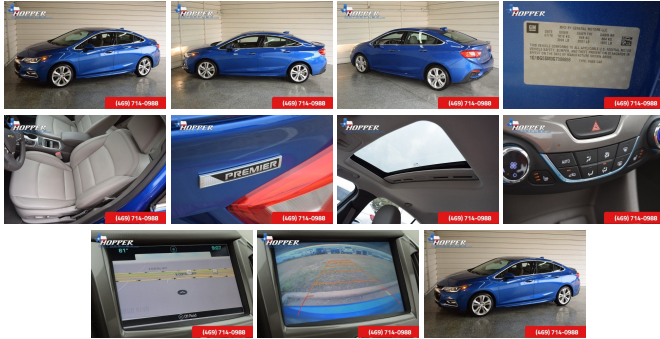

Specifications:

Year: 2016
VIN: 1G1BG5SM0G7309866
Make: Chevrolet
Stock: 309866M
Model/Trim: Cruze Premier
Condition: Pre-Owned
Body: Sedan
Exterior: Kinetic Blue Metallic
Engine: ENGINE, 1.4L TURBO DOHC 4-CYLINDER DI
Interior: Dark Atmosphere/Medium Atmosphere Leather
Mileage: 15,329
Drivetrain: Front Wheel Drive
Economy: City 30 / Highway 40