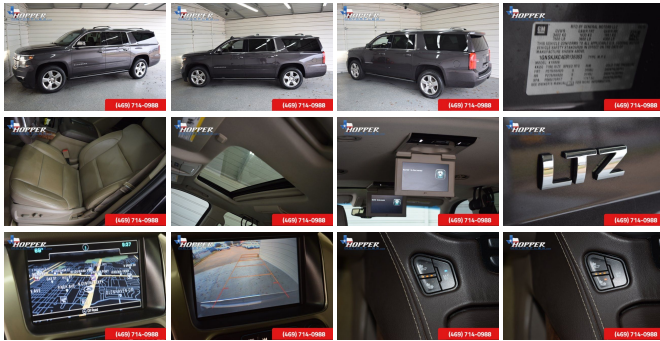

2016 Chevrolet Suburban LTZ

View this car on our website at hoppermotorplex.com/6326546/ebrochure

Our Price **\$51,991**

Specifications:

Year:	2016
VIN:	1GNSKJKC4GR136063
Make:	Chevrolet
Stock:	36063M
Model/Trim:	Suburban LTZ
Condition:	Pre-Owned
Body:	SUV
Exterior:	Slate Gray Metallic
Engine:	ENGINE, 5.3L V8 ECOTEC3 WITH ACTIVE FUEL MANAGEMENT, DIRECT INJECTION AND VARIABLE VALVE TIMING
Interior:	Cocoa/Dune Leather
Mileage:	40,907
Drivetrain:	4 Wheel Drive
Economy:	City 15 / Highway 22

Suburban LTZ, 4D Sport Utility, EcoTec3 5.3L V8, 6-Speed Automatic Electronic with Overdrive, 4WD, Slate Gray Metallic, Cocoa/Dune w/Leather-Appointed Seat Trim, Navigation System, Power Tilt-Sliding Sunroof w/Express-Open/Close, and Rear Seat DVD Entertainment System. There are used SUVs, and then there are SUVs like this well-taken care of 2016 Chevrolet Suburban. This luxury vehicle has it all, from a posh interior to a wealth of terrific amenities. If you want a cream puff with style, this is it. It is nicely equipped with features such as 4D Sport Utility, 4WD, 6-Speed Automatic Electronic with Overdrive, Cocoa/Dune w/Leather-Appointed Seat Trim, EcoTec3 5.3L V8, Navigation System, Power Tilt-Sliding Sunroof w/Express-Open/Close, Rear Seat DVD Entertainment System, Slate Gray Metallic, and Suburban LTZ. This family friendly Suburban, with its grippy 4WD, will handle anything mother nature decides to throw at you during one of her bad days at work.