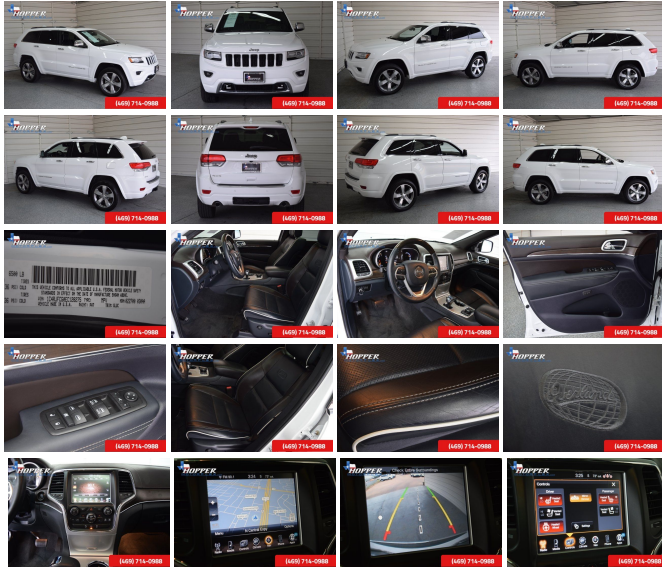

hoppermotorplex.com
214-544-0102
900 N Central Expy
McKinney, Texas
75070

Hopper Motorplex

2014 Jeep Grand Cherokee Overland

View this car on our website at hoppermotorplex.com/6324794/ebrochure

Our Price **\$26,997**

Specifications:

Year:	2014
VIN:	1C4RJFCG0EC128275
Make:	Jeep
Stock:	28275M
Model/Trim:	Grand Cherokee Overland
Condition:	Pre-Owned
Body:	SUV
Exterior:	Bright White Clearcoat
Engine:	ENGINE: 3.6L V6 24V VVT FLEX FUEL
Interior:	Black Leather
Mileage:	66,867
Drivetrain:	4 Wheel Drive
Economy:	City 17 / Highway 24