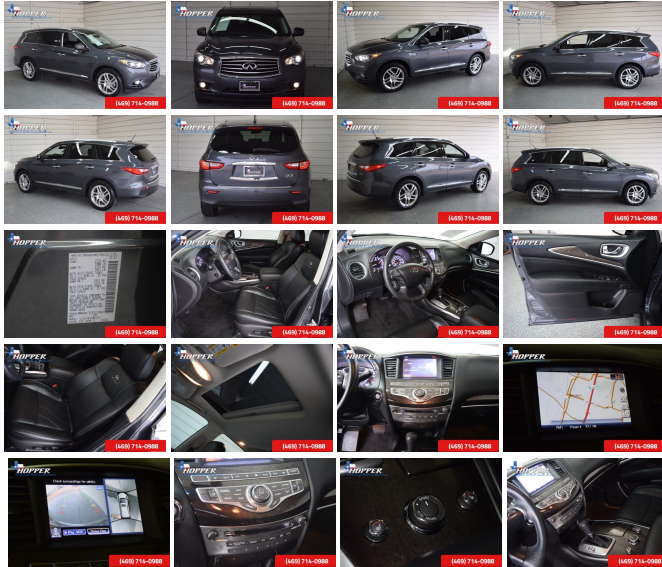

## 2013 INFINITI JX35 Base

View this car on our website at [hoppermotorplex.com/6323227/ebrochure](http://hoppermotorplex.com/6323227/ebrochure)

Our Price **\$21,729**

**Specifications:**

**Year:** 2013  
**VIN:** 5N1AL0MN2DC331390  
**Make:** INFINITI  
**Stock:** 31390M  
**Model/Trim:** JX35 Base  
**Condition:** Pre-Owned  
**Body:** SUV  
**Exterior:** Diamond Slate  
**Engine:** 3.5L V6 engine  
**Interior:** Graphite Leather  
**Mileage:** 58,016  
**Drivetrain:** Front Wheel Drive  
**Economy:** City 17 / Highway 23