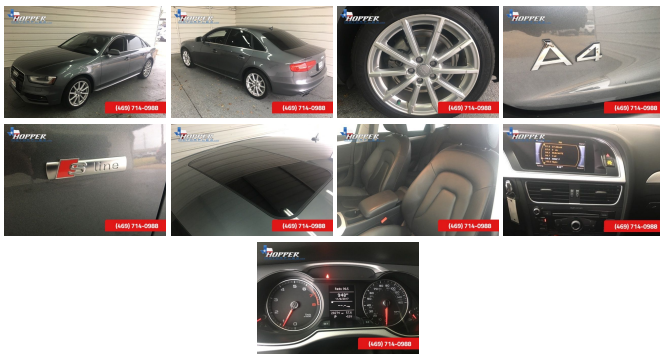

hoppermotorplex.com
214-544-0102
900 N Central Expy
McKinney, Texas
75070

Hopper Motorplex

2016 Audi A4 2.0T Premium S Line

View this car on our website at hoppermotorplex.com/6322123/ebrochure

Our Price **\$23,989**

Specifications:

Year:	2016
VIN:	WAUFAFL3GN004077
Make:	Audi
Stock:	304077M
Model/Trim:	A4 2.0T Premium S Line
Condition:	Pre-Owned
Body:	Sedan
Exterior:	Monsoon Gray Metallic
Engine:	Engine: 2.0L DOHC 4-Cylinder TFSI -inc: Audi valvelift system
Interior:	S Line Competition Black Leather
Mileage:	28,214
Economy:	City 24 / Highway 31