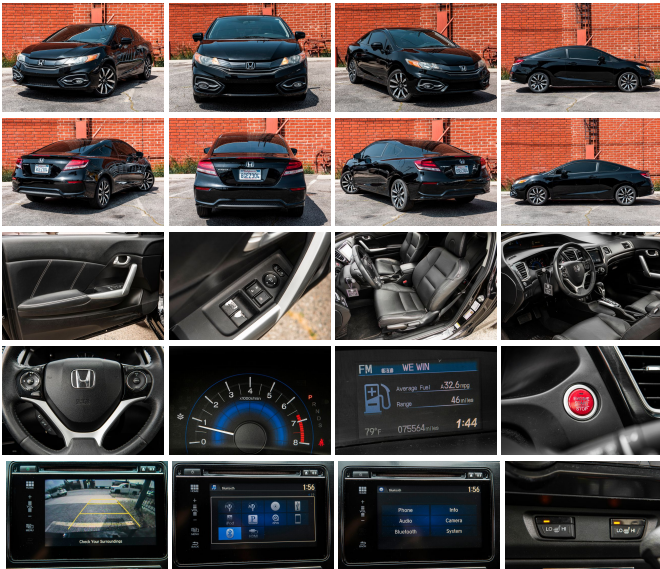

2014 Honda Civic EX-L

View this car on our website at stellarautoinc.com/6321932/ebrochure

Our Price **\$13,500**

Specifications:

Year:	2014
VIN:	2HGFG3B00EH506811
Make:	Honda
Stock:	OP13CIVICEXL
Model/Trim:	Civic EX-L
Condition:	Pre-Owned
Body:	Coupe
Exterior:	Crystal Black Pearl
Engine:	Engine: 1.8L I-4 SOHC 16-Valve i-VTEC
Interior:	Black Leather
Mileage:	75,564
Drivetrain:	Front Wheel Drive
Economy:	City 29 / Highway 38

PLEASE NOTE: BY APPOINTMENT ONLY!

CLEAN TITLE2014 Honda Civic Coupe EX-L***Original 75k miles
***Blue tooth, navigation, back-up camera, push-to-start, leather interior, heated front seats, moon roof

TRADE-INS ARE WELCOMENATIONWIDE SHIPPING AT WHOLESALE RATES***FINANCING AVAILABLE***WE OFFER EXTENDED WARRANTIES***OUR PRICES ARE NO-HAGGLE

Option Packages

Factory Installed Packages

PARTIAL ZERO-EMISSION VEHICLE (PZEV)

CRYSTAL BLACK PEARL

BLACK, LEATHER SEAT TRIM

Exterior

- Black Grille- Black Side Windows Trim- Body-Colored Door Handles
- Body-Colored Front Bumper w/Black Rub Strip/Fascia Accent
- Body-Colored Power Heated Side Mirrors w/Convex Spotter and Manual Folding
- Body-Colored Rear Bumper- Clearcoat Paint
- Compact Spare Tire Mounted Inside Under Cargo
- Express Open/Close Sliding And Tilting Glass 1st Row Sunroof w/Sunshade
- Fixed Rear Window w/Defroster- Front Fog Lamps
- Fully Automatic Aero-Composite Halogen Daytime Running Headlamps w/Delay-Off
- Fully Galvanized Steel Panels- Light Tinted Glass- Steel Spare Wheel
- Tires: P215/45R17 87V AS- Trunk Rear Cargo Access- Variable Intermittent Wipers
- Wheels w/Machined Accents- Wheels: 17" Alloy