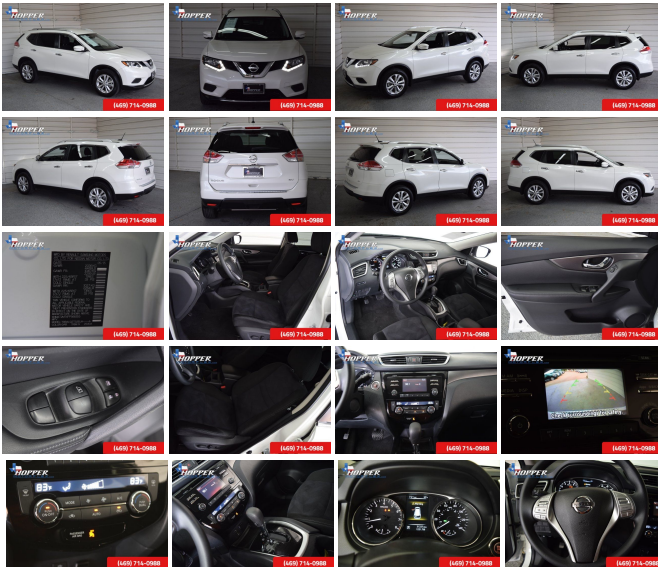

Specifications:

Year:	2015
VIN:	KNMAT2MTXFP566355
Make:	Nissan
Stock:	66355M
Model/Trim:	Rogue SV
Condition:	Pre-Owned
Body:	SUV
Exterior:	Glacier White
Engine:	Engine: 2.5L DOHC 16-Valve I4 -inc: ECO mode
Interior:	Charcoal Cloth
Mileage:	31,170
Drivetrain:	Front Wheel Drive
Economy:	City 26 / Highway 33