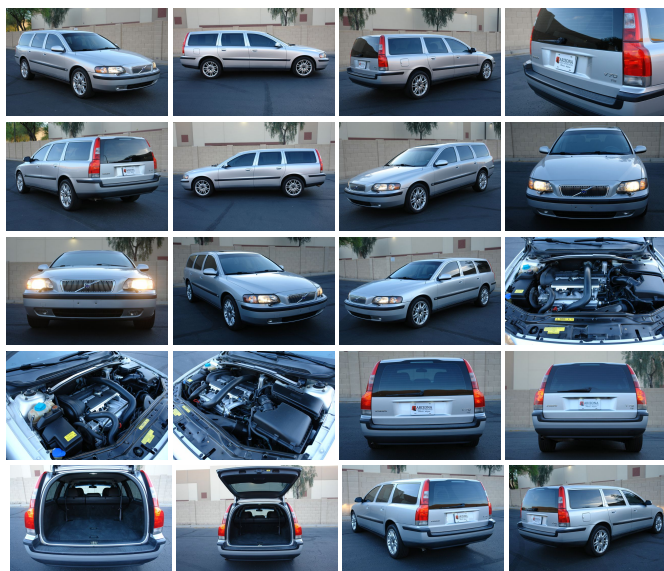

Specifications:

Year:	2002
VIN:	YV1SW53D522236969
Make:	Volvo
Stock:	236969
Model/Trim:	V70 T5
Condition:	Pre-Owned
Body:	Wagon
Exterior:	Silver
Engine:	2.3L DOHC 20-valve transversely-mounted 5-cyl turbocharged engine
Interior:	Black
Mileage:	174,046
Drivetrain:	Front Wheel Drive
Economy:	City 20 / Highway 26

Info coming soon...!!