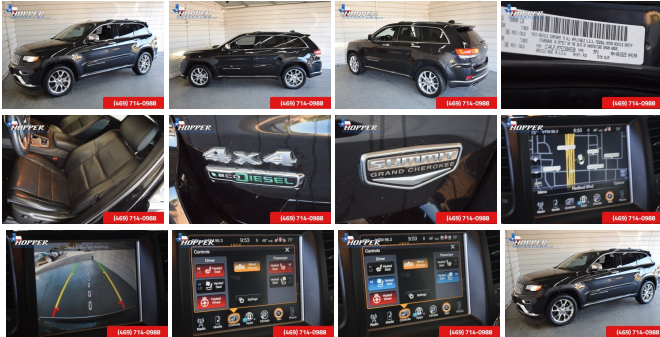

hoppermotorplex.com
214-544-0102
900 N Central Expy
McKinney, Texas
75070

Hopper Motorplex

2014 Jeep Grand Cherokee Summit

View this car on our website at hoppermotorplex.com/6317481/ebrochure

Our Price **\$31,499**

Specifications:

Year:	2014
VIN:	1C4RJFJM7EC580538
Make:	Jeep
Stock:	80538M
Model/Trim:	Grand Cherokee Summit
Condition:	Pre-Owned
Body:	SUV
Exterior:	Brilliant Black Crystal Pearlcoat
Engine:	ENGINE: 3.0L V6 TURBO DIESEL
Interior:	Black Leather
Mileage:	48,486
Drivetrain:	4 Wheel Drive
Economy:	City 17 / Highway 24