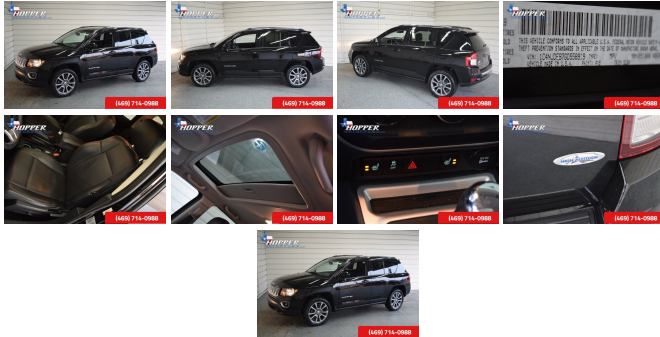

Specifications:

Year: 2016
VIN: 1C4NJDEB7GD558919
Make: Jeep
Stock: 58919M
Model/Trim: Compass Latitude
Condition: Pre-Owned
Body: SUV
Exterior: Black Clearcoat
Engine: ENGINE: 2.4L I4 DOHC 16V DUAL VVT
Interior: Dark Slate Gray Cloth
Mileage: 35,681
Drivetrain: 4 Wheel Drive
Economy: City 20 / Highway 26