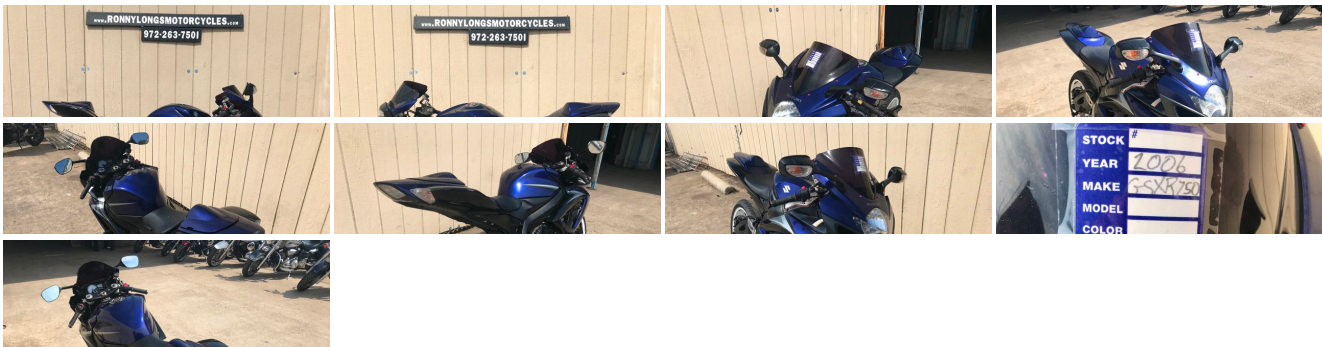

## 2006 Suzuki GSX-R 750

**Price \$5,200**

Estimated Payment\*: \$300

\*Estimate based on 24 months term at 9.5% APR.

\*This estimation is for informational use only and is based on the information you provide. Actual loan amounts and payments will vary based on additional items such as taxes and fees as well as the actual interest rate available to you from a financial institution.

View this vehicle on our website at [ronnylongsmotorcycles.com](http://ronnylongsmotorcycles.com)

Ronny Long's Motorcycles

[972-263-7501](tel:972-263-7501)

3126 E Main St, Grand Prairie, TX 75050

Photos

Details

Contact

**Specifications:**

<b>Year:</b>	2006
<b>VIN:</b>	JS1GN7DA762109798
<b>Make:</b>	Suzuki
<b>Model/Trim:</b>	GSX-R 750
<b>Condition:</b>	Pre-Owned
<b>Engine:</b>	599 cc Horizontal In-line
<b>Exterior:</b>	Black
<b>Transmission:</b>	6 Speed Manual
<b>Mileage:</b>	33,833

## Vehicle Description

2006 GSXR 750

\$5200 CASH or Financed in house for \$5995 with \$2300 down \$300 month

90 day Layaway available on total cost or down payment with \$300 deposit

Call today [\(972\) 263-7501](tel:972-263-7501)