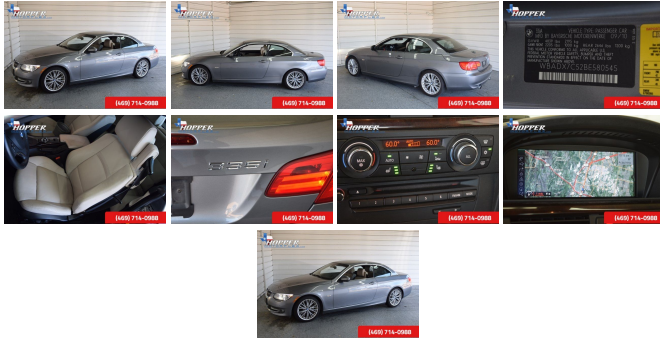

hoppermotorplex.com
214-544-0102
900 N Central Expy
McKinney, Texas
75070

Hopper Motorplex

2011 BMW 3 Series 335i

View this car on our website at hoppermotorplex.com/6307742/ebrochure

Our Price **\$20,987**

Specifications:

Year:	2011
VIN:	WBADX7C52BE580545
Make:	BMW
Stock:	80545M
Model/Trim:	3 Series 335i
Condition:	Pre-Owned
Body:	Convertible
Exterior:	Space Gray Metallic
Engine:	3.0-liter dual overhead cam (DOHC), 24-valve inline turbocharged 300-horsepower 6-cylinder engine with TwinPower Turbo technology, Valvetronic, and Double-VANOS steplessly variable valve timing
Interior:	Gray Leather
Mileage:	29,469
Drivetrain:	Rear Wheel Drive
Economy:	City 19 / Highway 28