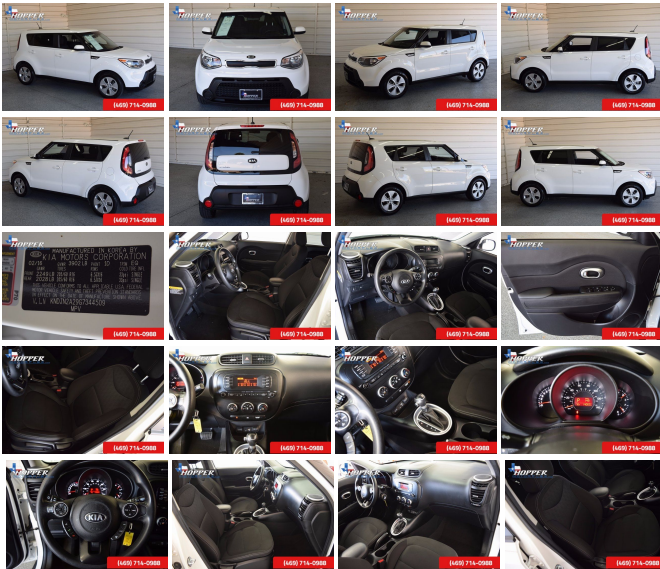

2016 Kia Soul Base

View this car on our website at hoppermotorplex.com/6302913/ebrochure

Our Price **\$13,895**

Specifications:

Year:	2016
VIN:	KNDJN2A29G7344509
Make:	Kia
Stock:	44509M
Model/Trim:	Soul Base
Condition:	Pre-Owned
Body:	Sedan
Exterior:	Clear White
Engine:	Engine: 1.6L GDI I4
Interior:	Black Cloth
Mileage:	14,062
Drivetrain:	Front Wheel Drive
Economy:	City 24 / Highway 30

4D Hatchback, 1.6L I4 DGI, 6-Speed Automatic, FWD, Clear White, and Black w/Cloth Seat Trim. Good fuel economy...take that to the bank. Want to save some money? Get the NEW look for the used price on this one owner vehicle. Previous owner purchased it brand new! Save your hard-earned cash for the fun stuff in life instead of flushing it down your gas tank every week. It is nicely equipped with features such as 1.6L I4 DGI, 4D Hatchback, 6-Speed Automatic, Black w/Cloth Seat Trim, Clear White, FWD, 4-Wheel Disc Brakes, 6 Speakers, 6-Way Adjustable Driver's Seat, ABS brakes, Air Conditioning, Alloy wheels, AM/FM radio: SiriusXM, Brake assist, Bumpers: body-color, Cloth Seat Trim, Driver door bin, Driver vanity mirror, Dual front impact airbags, Dual front side impact airbags, Electronic Stability Control, Front anti-roll bar, Front Bucket Seats, Front reading lights, Front wheel independent suspension, Low tire pressure warning, MP3 decoder, Occupant sensing airbag, Outside temperature display, Overhead airbag, Overhead console, Passenger door bin, Passenger vanity mirror, Power door mirrors, Power steering, Power windows, Radio: AM/FM/MP3 Audio System, Rear window defroster, Rear window wiper, Speed-sensing steering, Split folding rear seat, Steering wheel mounted audio controls, Tachometer, Telescoping steering wheel, Tilt steering wheel, Traction control, Trip computer, and Variably intermittent wipers.