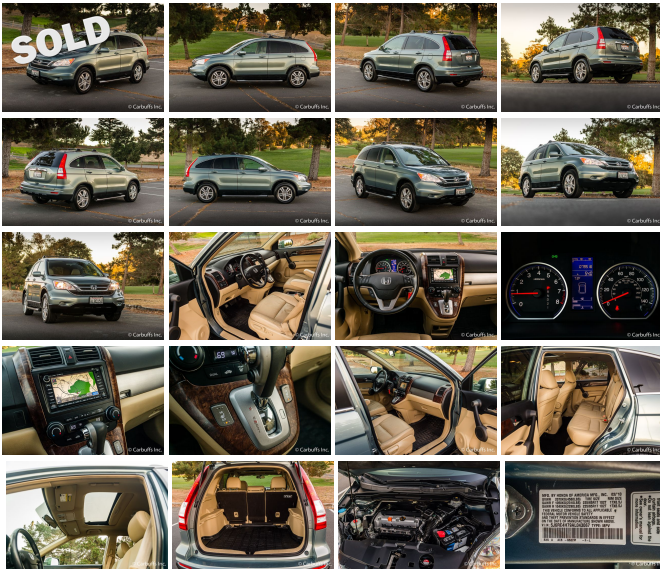

2010 Honda CR-V EX-L AWD

View this car on our website at carbuffs.com/6296638/ebrochure

Our Price **\$0**

Specifications:

Year:	2010
VIN:	5j6re4h79a1043067
Make:	Honda
Model/Trim:	CR-V EX-L AWD
Condition:	Pre-Owned
Body:	SUV
Exterior:	Opal Sage Metallic
Engine:	2.4L DOHC MPFI 16-valve i-VTEC I4 engine
Interior:	Ivory Leather
Transmission:	5-SPEED AUTOMATIC TRANSMISSION W/OD
Mileage:	79,493
Drivetrain:	All Wheel Drive
Economy:	City 21 / Highway 27

Opal sage metallic exterior with ivory leather interior. Reliable 2.4L 4 cyl engine with automatic transmission. All wheel drive. Navigation. AM/FM/CD/XM stereo. 6 CD changer. Bluetooth. Backup camera. Power moonroof, windows and locks. 1 owner. 79k miles. Clean title and Carfax report. Runs and drives excellent.

Exterior

- 17" alloy wheels- P225/65TR17 all-season tires- One-touch pwr moonroof w/tilt feature
- Chrome grille- Multi-reflector halogen headlamps w/auto-on/off- Full-length brakelights
- Body-colored folding heated pwr mirrors- Heat-rejecting green-tinted glass
- Rear privacy glass- Chrome window trim- Variable intermittent windshield wipers
- Rear intermittent wiper w/washer- Chrome rear license trim- Body-colored door handles

Mechanical

- 2.4L DOHC MPFI 16-valve i-VTEC I4 engine - Drive-by-wire throttle
- 5-speed automatic transmission w/OD- Real-Time 4-wheel drive
- MacPherson strut front suspension- Multi-link rear suspension
- Front & rear stabilizer bars- Variable pwr rack-and-pinion steering
- Pwr front ventilated/rear solid disc brakes