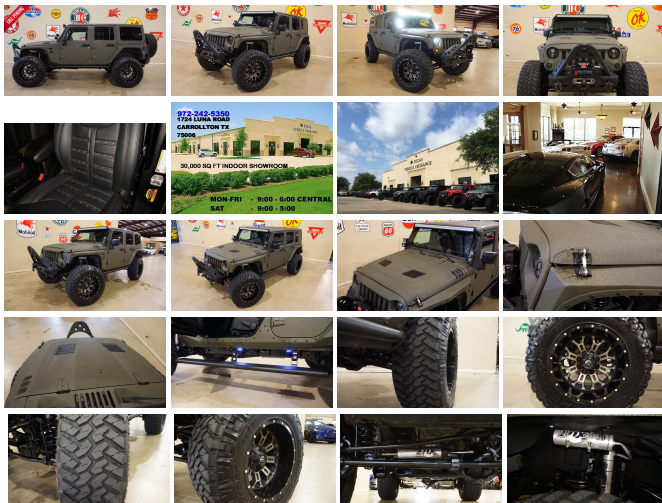

2015 Jeep Wrangler Unlimited Sport 4X4 FMJ,LIFTED,NAV,LTH,FUEL WHLS,36K!

View this car on our website at tveauto.com/6293432/ebrochure

Our Price **\$49,900**

Specifications:

Year:	2015
VIN:	1C4BJWDGXFL699130
Make:	Jeep
Stock:	699130
Model/Trim:	Wrangler Unlimited Sport 4X4 FMJ,LIFTED,NAV,LTH,FUEL WHLS,36K!
Condition:	Pre-Owned
Body:	SUV
Exterior:	TANK GREEN KEVLAR
Engine:	ENGINE: 3.6L V6 24V VVT
Interior:	Black Leather
Transmission:	TRANSMISSION: 5-SPEED AUTOMATIC (W5A580)
Mileage:	36,436
Drivetrain:	4 Wheel Drive
Economy:	City 16 / Highway 20

^ DRAKE OFF ROAD HOOD LATCHES

* 50" LED LIGHT BAR & 4 DUALY D2 LED PILLAR LIGHTS

* MOPAR PERFORMANCE "TERRA FLEX" STAGE 3 4" SUSPENSION LIFT WITH FOX PERFORMANCE SERIES SHOCKS & RESERVOIRS

* FOX 2.0 PERFORMANCE SERIES ATS STABILIZER

Exterior

- Wheels: 16" x 7.0" Luxury Styled Steel - Tires: P225/75R16 BSW On/Off Road
- Steel Spare Wheel- Full-Size Spare Tire Mounted Outside Rear- Clearcoat Paint
- Sunrider Soft Top- Black Front Bumper w/2 Tow Hooks

Option Packages

Factory Installed Packages

ENGINE: 3.6L V6 24V VVT

TRANSMISSION: 5-SPEED AUTOMATIC (W5A580)

-inc: Hill Descent Control, Tip Start \$1,350

QUICK ORDER PACKAGE 24S

-inc: Engine: 3.6L V6 24V VVT, Transmission: 5-Speed Automatic (W5A580), Deep Tint Sunscreen Windows, Leather Wrapped Steering Wheel, Chrome/Leather Wrapped Shift Knob, Tires: P255/75R17 OWL On/Off Road, Power Convenience Group, Front 1-Touch Down Power Windows, Remote Keyless Entry, Power Heated Mirrors, Power Locks, Security Alarm, Wheels: 17" x 7.5" Aluminum, Auto Dim Mirror w/Reading Lamp \$3,200