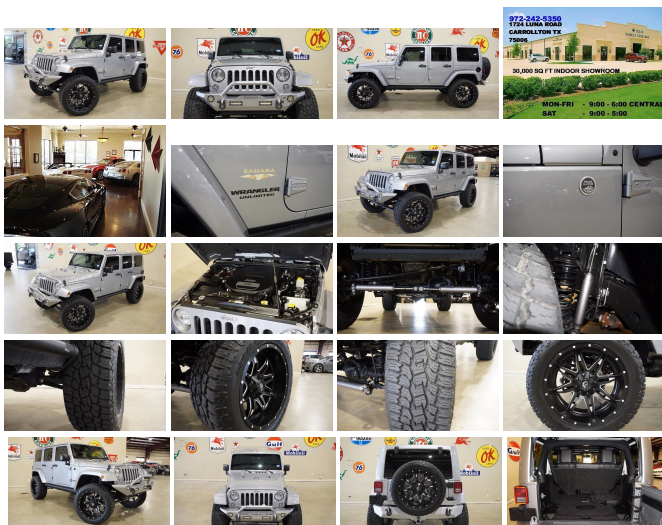

2015 Jeep Wrangler Unlimited Sahara

View this car on our website at tveauto.com/6293284/ebrochure

Our Price **\$38,900**

Specifications:

Year:	2015
VIN:	1C4BJWEGXFL614527
Make:	Jeep
Stock:	614527
Model/Trim:	Wrangler Unlimited Sahara
Condition:	Pre-Owned
Body:	SUV
Exterior:	Billet Silver Metallic Clearcoat
Engine:	ENGINE: 3.6L V6 24V VVT
Interior:	Black
Mileage:	27,670
Economy:	City 16 / Highway 20

NATION WIDE FINANCING SUBMIT CREDIT APP
WWW.TVEAUTO.COM OR CALL 972-242-5350 2015 JEEP WRANGLER UNLIMITED SAHARA 4X4, 3.6L V6 ENGINE, AUTOMATIC TRANSMISSION, ONLY 27K, BILLET SILVER METALLIC W/BLACK LEATHER INTERIOR, CARFAX REPORTS 2 OWNERS NO ACCIDENTS, APPEARS TO BE A NON-SMOKER, REMOTE START, APPROX 4IN LIFT KIT, DUAL SHOCK STABILIZER, PAINTED TO MATCH DV8 OFF ROAD FRONT BUMPER WITH LED LIGHTS, TOUCH SCREEN NAVIGATION, PAINTED TO MATCH FENDER FLARES, PAINTED TO MATCH 3 PIECE HARD TOP, AMP RESEARCH POWER RUNNING BOARDS WITH LED LIGHT KIT, POWER WINDOWS, POWER DOOR LOCKS, POWER HEATED MIRRORS, TILT STEERING WHEEL WITH AUDIO & CRUISE CONTROLS, HEATED FRONT BUCKET SEATS WITH MANUAL ADJUSTMENTS, TRACTION CONTROL, HILL DESCENT CONTROL, ICE COLD A/C, TOUCH SCREEN AM/FM/SIRIUS STEREO WITH CD PLAYER & FACTORY ALPINE 9 SPEAKER SYSTEM WITH ALL WEATHER SUBWOOFER, U-CONNECT, SELF DIMMING REAR VIEW MIRROR, DUAL VANITY MIRRORS, PAINTED TO MATCH DV8 OFF ROAD REAR BUMPER WITH TIRE CARRIER, MOPAR SLUSH MATS, OWNER'S MANUAL, 1 KEY/1 REMOTE. 22 IN FUEL BLACK & MILLED "LETHAL" WHEELS, FRONT TIRES ARE TOYO OPEN COUNTRY A/T LT325/50R/22 WITH APPROX 90% TREAD LIFE REMAINING, REAR TIRES ARE TOYO OPEN COUNTRY A/T LT325/50R/22 WITH APPROX 90% TREAD LIFE REMAINING. RUNS AND DRIVES GREAT. GIVE US A CALL @ 972-242-5350 OR STOP BY FOR A TEST DRIVE. 1724 LUNA RD IN CARROLLTON - 2 MILES NORTH OF 635.