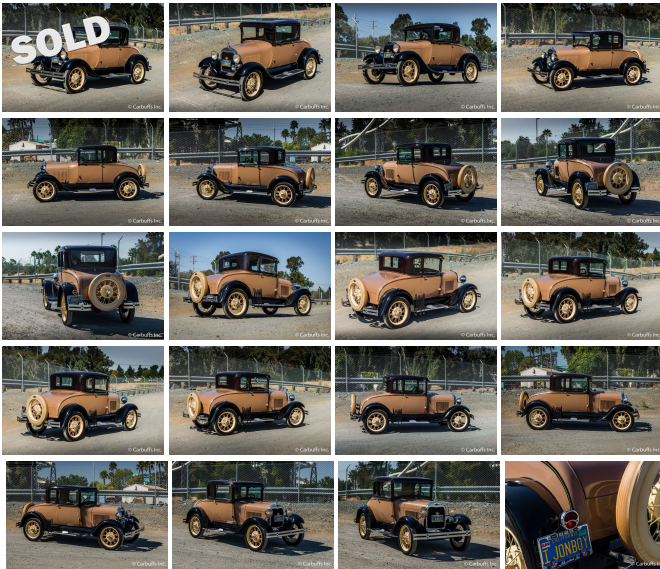

1929 Ford Model A Rumble Seat

View this car on our website at carbuffs.com/6288247/ebrochure

Our Price **\$0**

Specifications:

Year:	1929
VIN:	29FORDMODELA
Make:	Ford
Model/Trim:	Model A Rumble Seat
Condition:	Pre-Owned
Body:	Coupe
Exterior:	Tan
Engine:	4 cyl
Interior:	Brown Cloth
Transmission:	3 Speed manual
Mileage:	0
Drivetrain:	Rear Wheel Drive

Neat rumble seat Model A! This Model A was purchased by the current owners father-in-law in 1977. It was restored in 1975 prior to his purchase and still shows well with an excellent patina that can't be duplicated. His father-in-law was a passionate Model A collector and added some neat accessories to the car from his collection including; steering column mounted flashlight, dash clock, flower vase, ashtray, jeweled shift knob and running board luggage gate.

Interior is in great shape with original style cloth upholstery. Rumble seat vinyl upholstery is also in great shape.(photos soon) Original style flathead 4 cyl engine starts right up and runs great. Original 3 speed manual transmission. The car goes, steers and stops as a Model A does. Draws attention wherever it goes.

Please call for business hours and vehicle availability as not all vehicles are on site.

Our Location :

1929 Ford Model A Rumble Seat
Carbuffs - (925) 671-2010 - View this car on our website at carbuffs.com/6288247/ebrochure